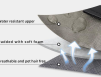

# Pocket Dog Harness

Comfortable | Adjustable | Easy on/off

With reflective removable DIY patch

### APPLICABLE PETS

View [Details display]

Adjustable collar with safety plastic buckle

With light adjustment fitting

Padded with soft membrane on belly

With pocket

View [Model display]