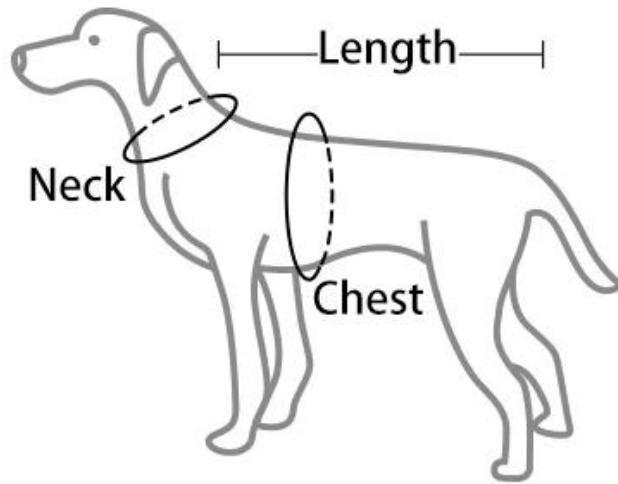

Portable & Comfortable

Alternative to cone collar ,reduces the risk of infection by keeping the wound safely protected Prevent dogs licking , Protects wounds, sutures, hot spots and helps to keep it dry.

MATERIAL

Polyester

COLOR

Grey

SIZE

XS/S/M/L/XL/2XL

Size Chart

Size	Neck	Chest	Length
XS	10.2"	14.2"	106-13.4"
S	12.6"	17.3"	12.6-14.6"
M	14.2"	20.5"	15-17.7"
L	16.5"	25.2"	18.1-21.7"
XL	18.1"	29.1"	22-26.4"
2XL	18.9"	32.3"	26.8-30.3"

PRODUCT DETAILS

Rip collar

...

Elastic brim

...

Snap Fastener

...

Pack the cloth on dog's butt
and dogs pee and poop as usual
...

Cooling fabric
...

Soft cotton pad
...

PRODUCT SHOT

Model try on M
Neck: 15"
Chest: 21.7"
Length: 13.8"
Weight: 18.7 lb

Model try on **XL**
Neck: 21.3"
Chest: 30"
Length: 26.8"
Weight:66.1 lb

ABOUT PACKAGING