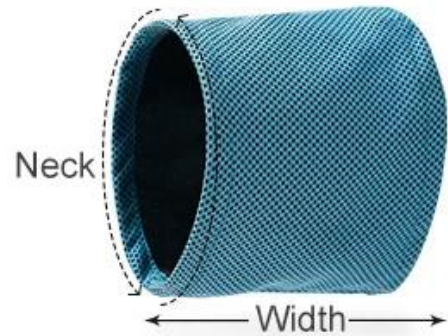

DogLemz

COOLING

Dog Bandana

- 🐾 Cooling Touch Material
- 🐾 Easy to put on
- 🐾 Put into the Freezer for ice cool before using

SIZE: **M**

Size	S	M	L
Neck (cm)	35	45	55

Indoor

Walk a dog

Run

Mountain climbing

Product information

Brand: DogLemi

Name: Summer Dog Bandana

Item NO: PD60029

Size: S,M,L

Colors: blue

Material: Polyester

Size(CM)	Neck	Width
S	35	11
M	45	13
L	55	16

DogLemi fabric label

With Leash Hole

Breathable&Instant Cooling

Cooling Touch Fabric

Model show

Packing Details