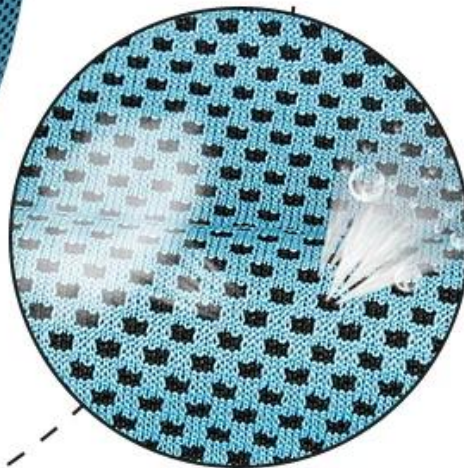

Material: Polyester

Size(CM)	Neck	Width
S	35	11
M	45	13
L	55	16

DogLemi fabric label

With Leash Hole

Breathable&Instant Cooling

Cooling Touch Fabric

Model show

Packing Details