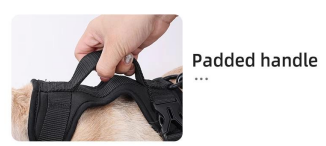

PRODUCT DETAILS