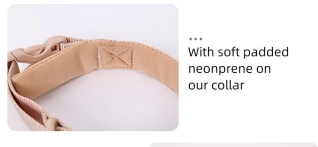

4 adjustable Straps

... With soft padded neoprene on our collar