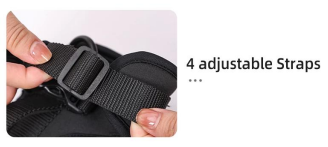

Особенности продукта:

PET COLLAR
LEASH HARNESS
**BREATHABLE
COMFORTABLE**

**Super Light
and Breathable**

PRODUCT INFORMATION

NAME
Pet Collar Leash Harness (PDZ0061,PDZ0062,PDZ0063)

MATERIAL
Polyester

COLORS
Beige/ Tangerine/ Black

SIZE
S, M, L

Size Chart

Size	HarnessNeck	HarnessChest	CollarNeck
S	10.2"-13.4"	14.2"-19.7"	9.1"-12.2"
M	13.0"-17.3"	19.3"-26.4"	12.6"-16.5"
L	15.7"-20.5"	24.4"-37.0"	16.5"-22.8"

Leash Length: 50.8"-89.0" (Adjustable)

PRODUCT SHOT

Colors

PRODUCT DETAILS

ABOUT PACKAGING
Hangtag + barcode sticker+PP bag

**Super Light
and Breathable**

4 adjustable Straps

... With soft padded neoprene on our collar

Plastic buckle

Rush Proof

... Adjustable padded handle