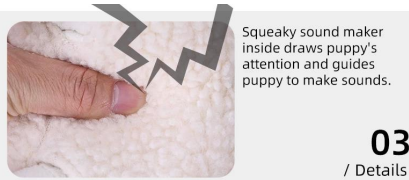

DogLemi | Details display