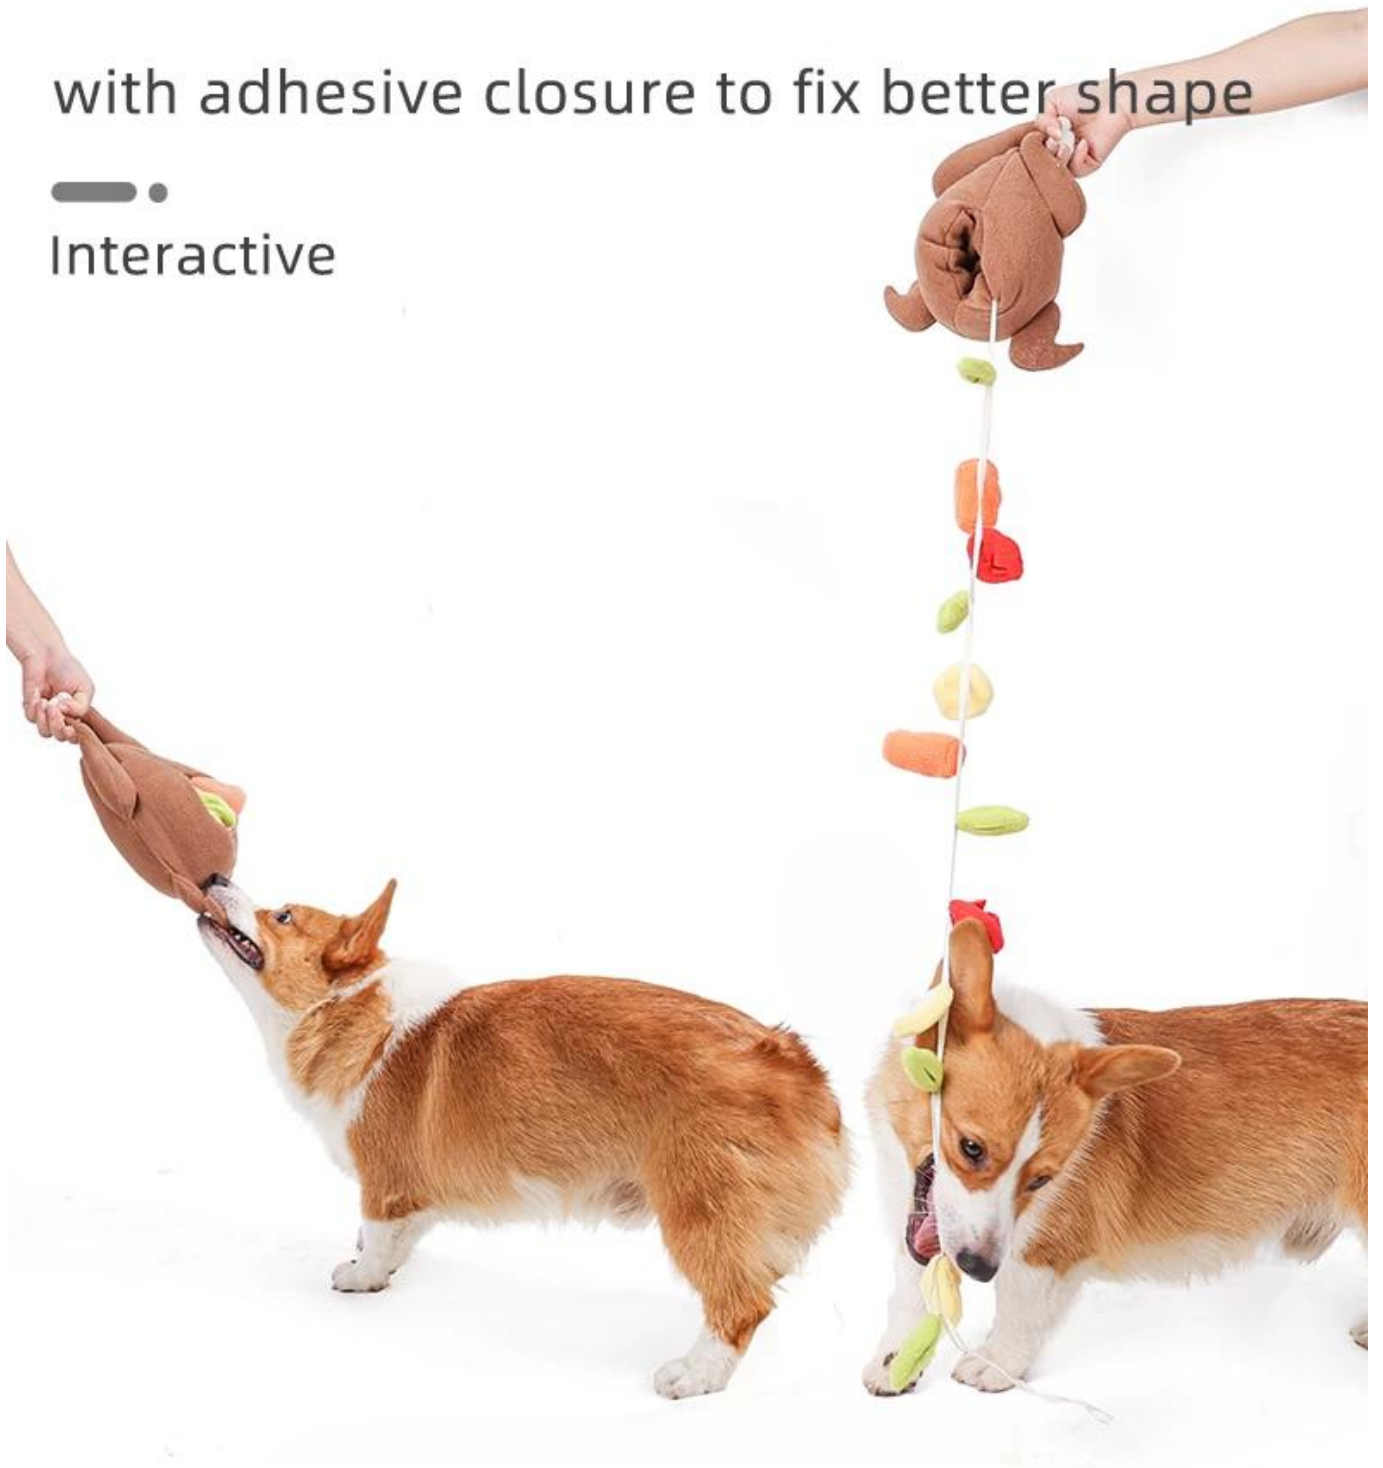

with adhesive closure to fix better shape

Interactive