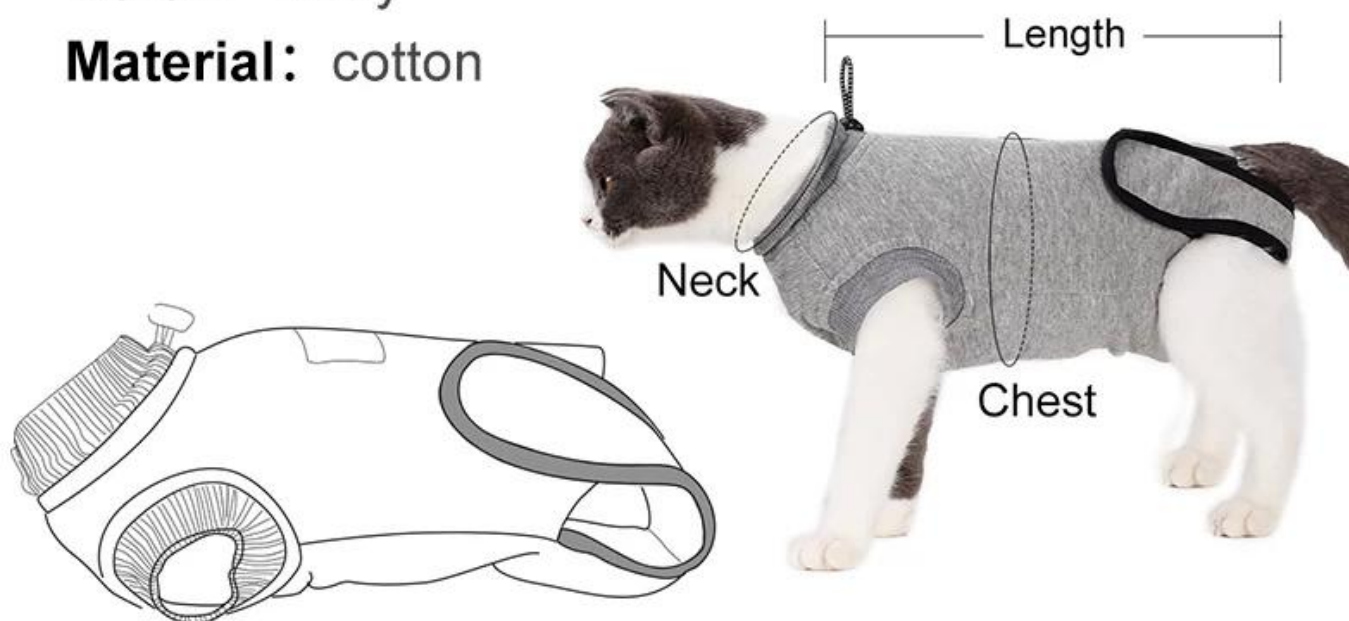

- 🐾 **Alternative to the cone collar**
- 🐾 **Protect cat's wounds and bandages**
- 🐾 **Protect skin diseases**
- 🐾 **Allow use of litter box**
- 🐾 **Protect hotspots**

Product information

Brand: DogLemi

Name: Recovery Cat Suit

Item NO: PC60027

Size: XXS, XS, S, M

Color: Grey

Material: cotton

Size	Neck(cm)	Chest(cm)	Length(cm)	Fit for weight
XXS	24	27	25-30	Kitten
XS	28	34	30-35	Kitten
S	32	39	35-40	3-5kg
M	36	48	40-45	Above 5kg

Details display

QUALITY

01

With exlastic band for adjustable size. Rip collar

QUALITY

02

Nylon velcro

QUALITY