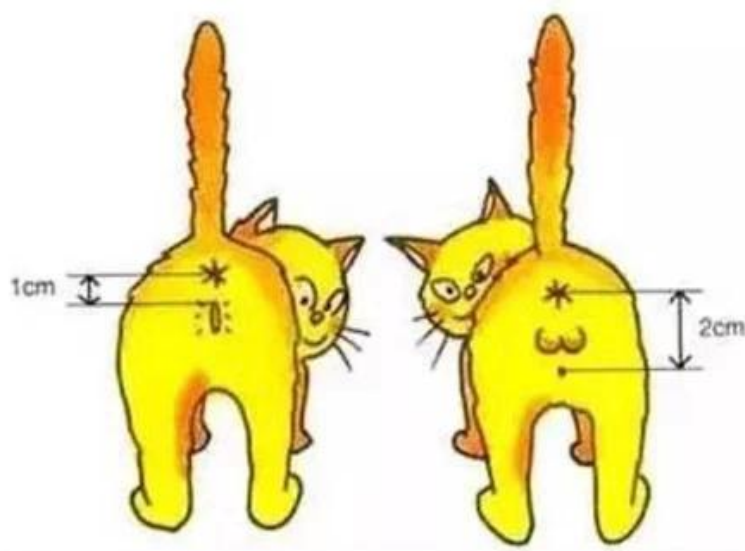

- 🐾 **Alternative to the cone collar**
- 🐾 **Protect cat's wounds and bandages**
- 🐾 **Protect skin diseases**
- 🐾 **Allow use of litter box**
- 🐾 **Protect hotspots**

Product information

Brand: DogLemi

Name: Recovery Cat Suit

Item NO: PC60027

Size: XXS, XS, S, M

Color: Grey

Material: cotton

Size	Neck(cm)	Chest(cm)	Length(cm)	Fit for weight
XXS	24	27	25-30	Kitten
XS	28	34	30-35	Kitten
S	32	39	35-40	3-5kg
M	36	48	40-45	Above 5kg

Details display

QUALITY

01

With exlastic band for adjustable size. Rip collar

QUALITY

02

Nylon velcro

QUALITY

03

Cotton shell

Model show

Packing Details

individual Packing Pic.	Size	Single Weight(g)	Single Packing Size (L*W*H) CM	PC/ctn	GW/ctn (kg)	Mastercarton Size (L*W*H) CM
	XXS	42	11*17*2.5	220	10.2	60*40*50
	XS	75	11*17*2.5	220	17.5	
	S	96	11*17*2.5	220	22.1	
	M	120	12*20.5*3	140	17.8	
Color Carton+Hangtag barcode sticker						