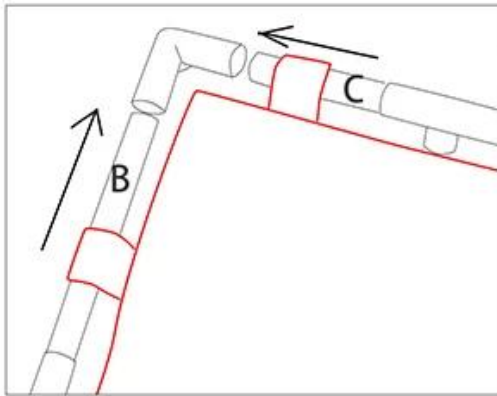

Foldable

Reversible

Winter&Summer

Cat&Dog

Details display

Plastic tubes

Cotton straps

Warm fleece on another side
Canvas strip on top

Installation instructions

- A: 15.5cm  x4
- B: 18.5cm  x8
- C: 26.5cm  x8
-  x8
-  x8

* Put the hammock strap loops hanging on the upper plastic tubes while installing the upper frame