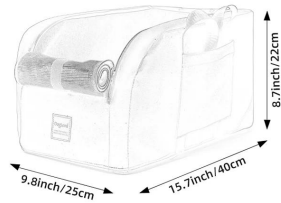

Measure your pet before purchase

inner size: 13.4*7.1*6.7 inch(34*18*17cm)