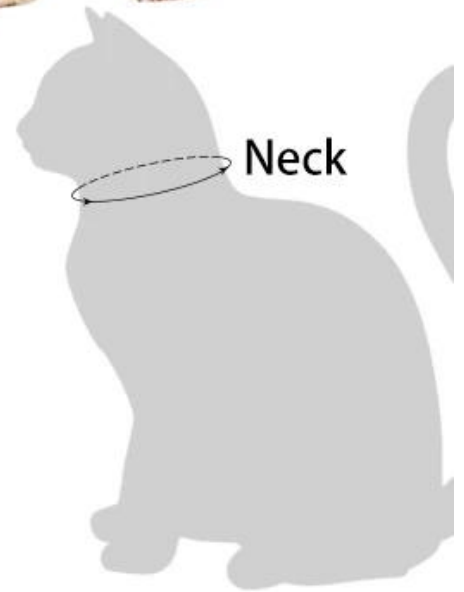

Product information

Brand: DogLemi

Name: Xmas Pet Jingling Bell Scarf

Item NO: PD60049

Neck: 17-26cm

Color: Red

Material: Plush

Fit for neck size 17-26cm

Details display

Soft plush

Golden Color Bell

Adjustable neck size

Model show

Packing Details

individual Packing Pic.	Size	Single Weight(g)	Single Packing Size (L*W*H) CM	PC/ctn	GW/ctn (kg)	Mastercarton Size (L*W*H) CM
	U	28	14*20*2	400	12.2	29*37*52
Hangtag + barcode sticker +PP bag						