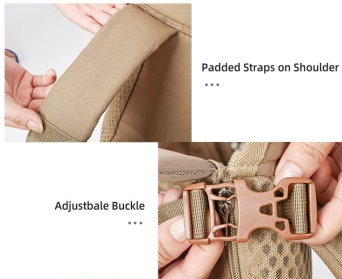

PRODUCT DETAILS