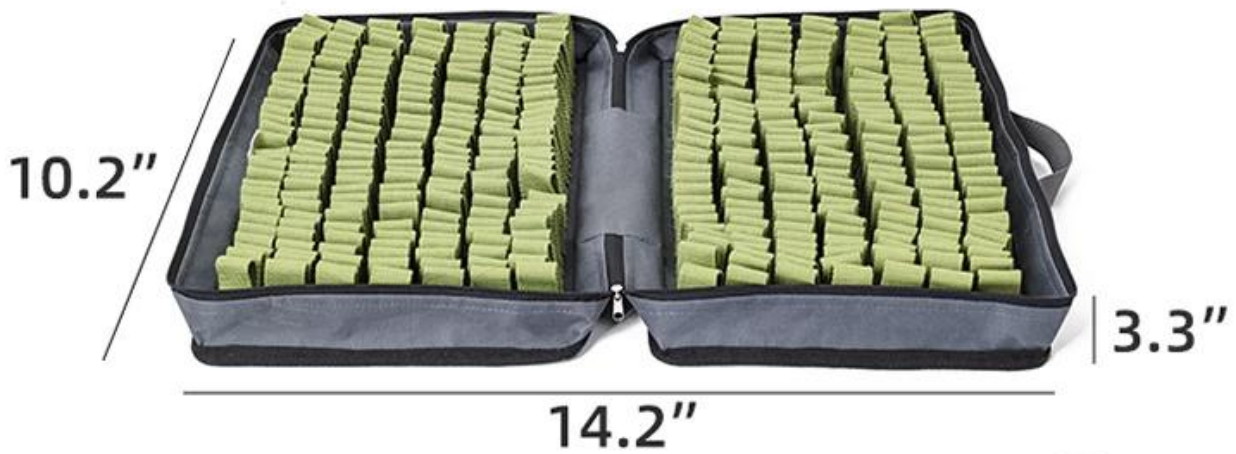

# Product details

---

Dense area snuffle

Durable and Chewable Cotton Straps

Tote Design

Non-slip Strips

Double zippers

A necessity for cleverer dogs