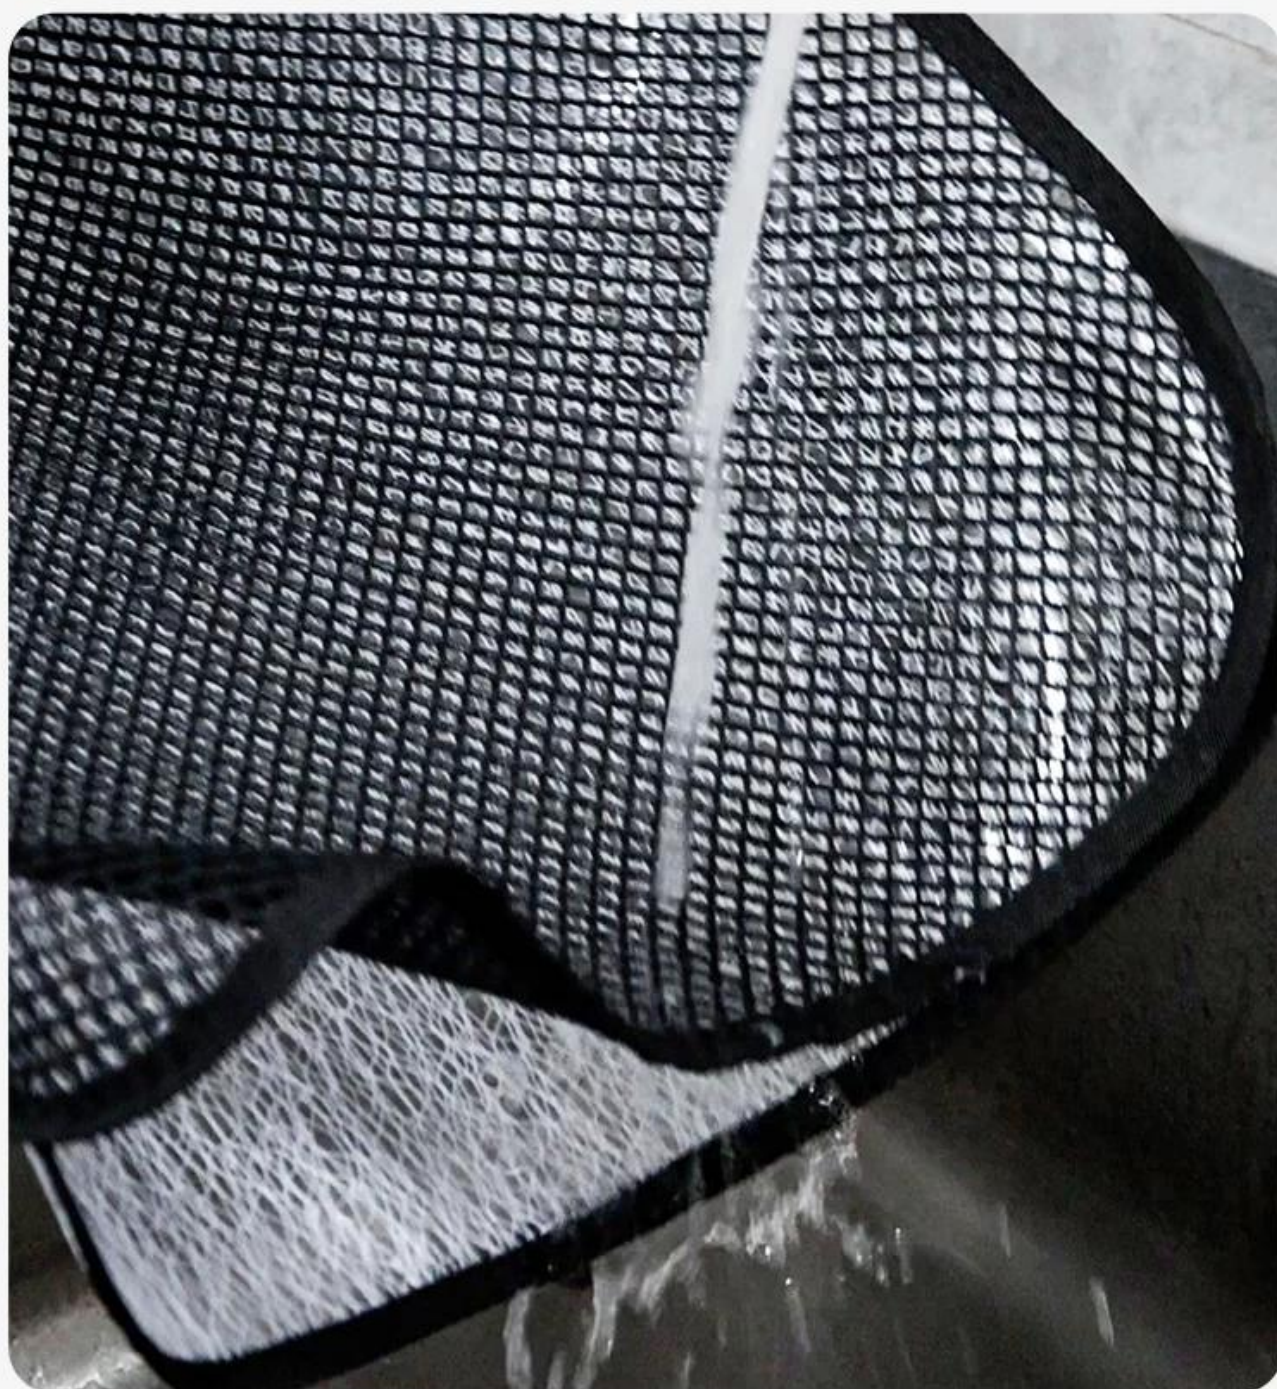

Cat Litter Mat

**No litter leak**

DOUBLE LAYER DESIGN

BIG MESH HOLE

WATERPROOFING

QUICK DRY

# No piece of Litter Off

Bottom Mat blocks litter from going out

# As Sleeping Mat

Eco-friendly Material, Sound Sleep

# Waterproof Fabric Quick Drying

—  
Big Mesh Hole, Easy Cleaning.