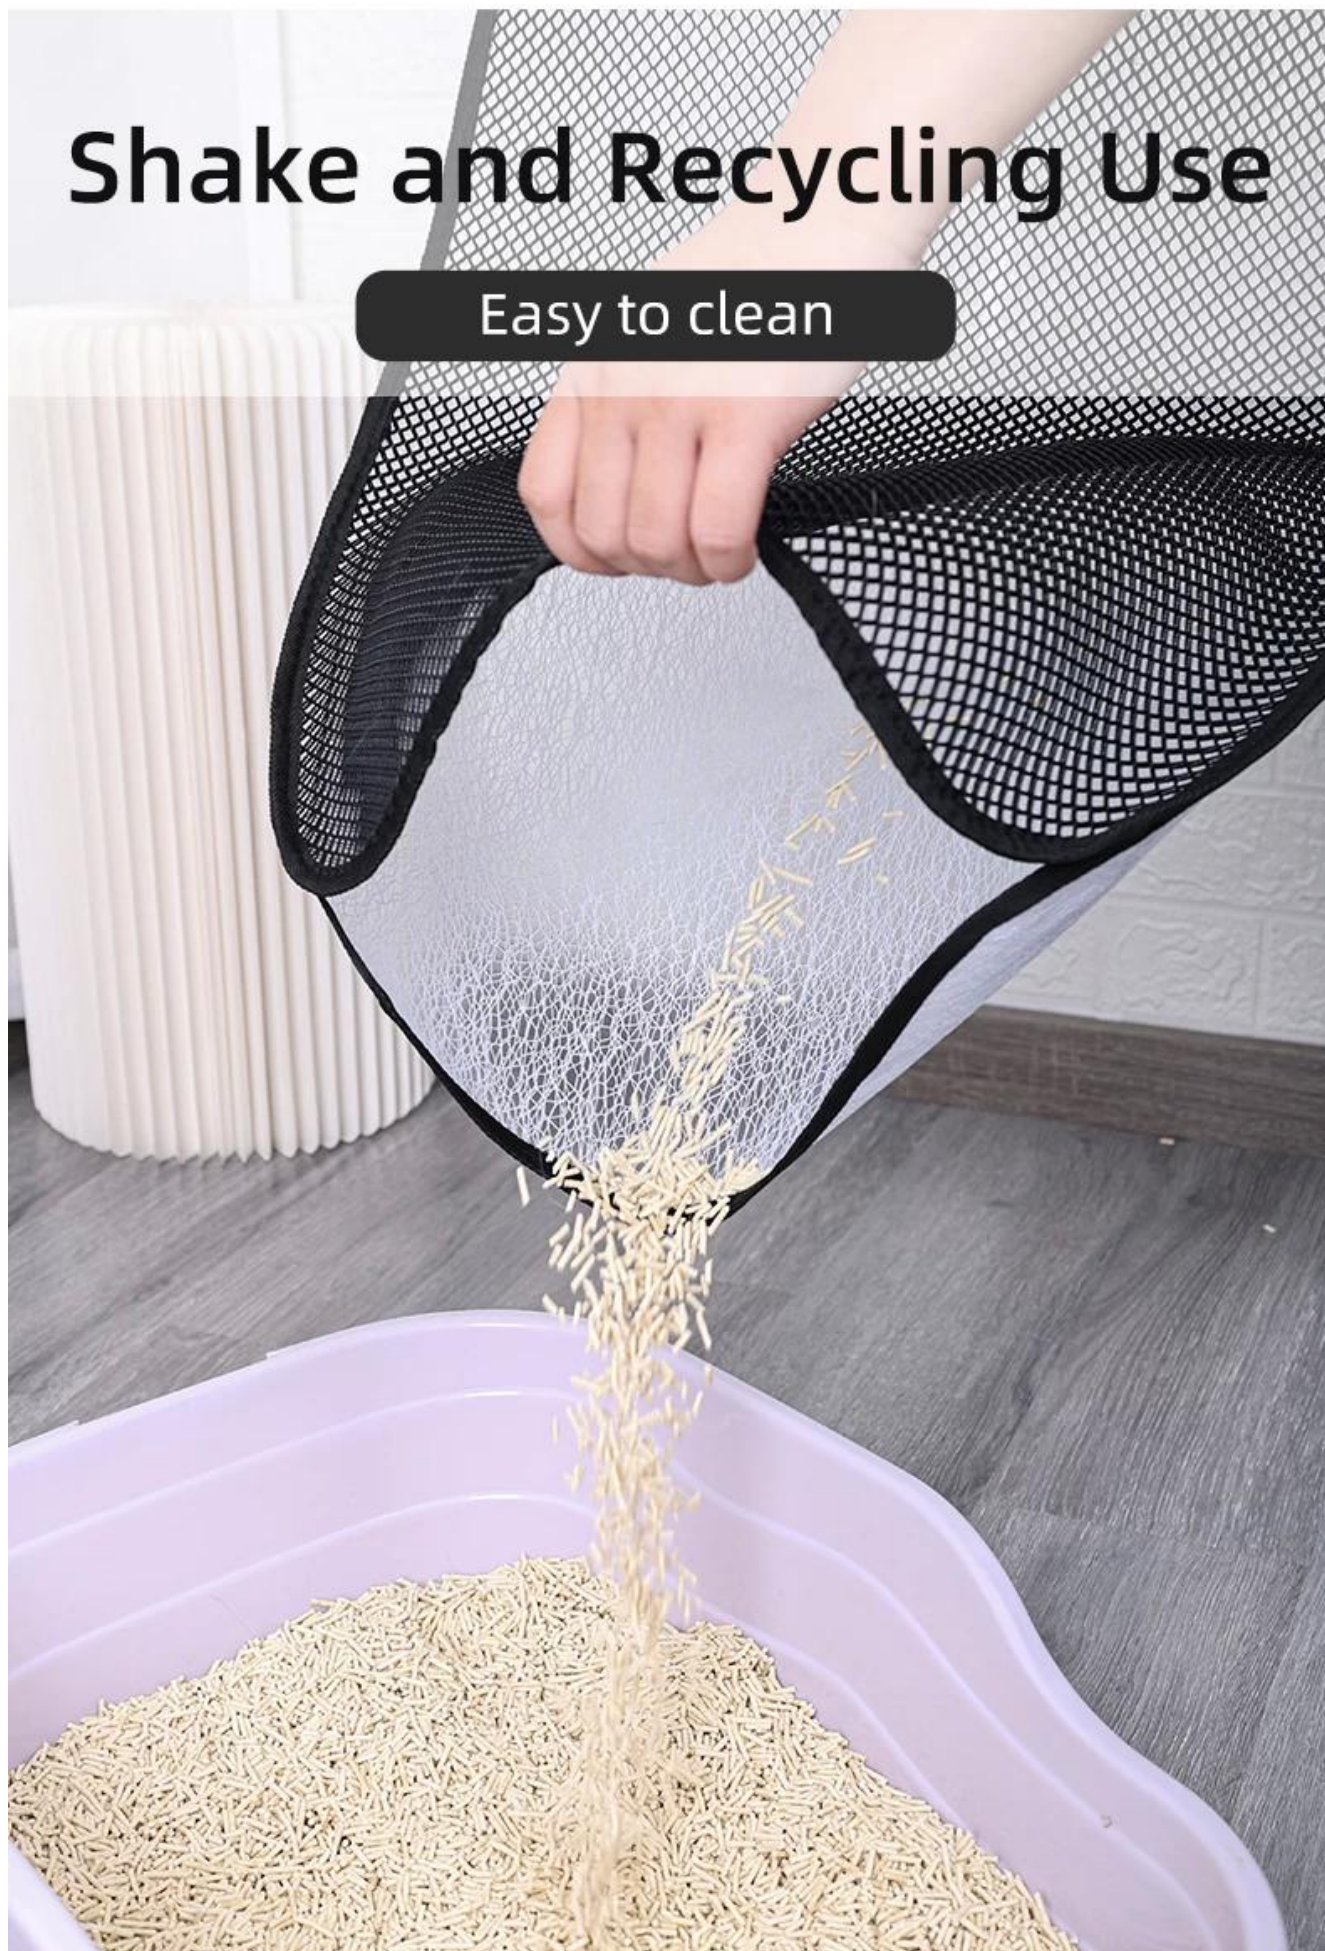

Shake and Recycling Use

Easy to clean