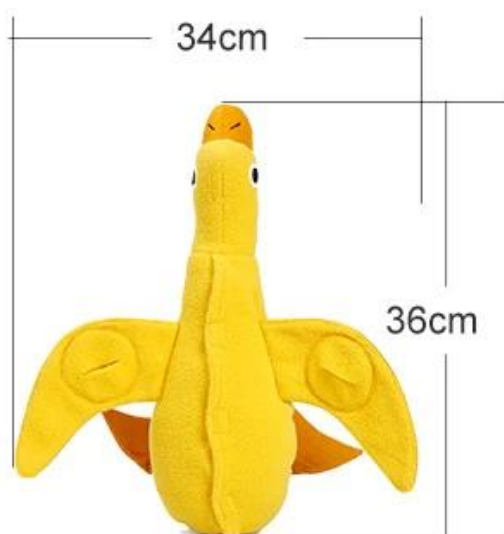

Brand: DogLemi

Name: Duck Pet Toy

Item ID: DD01284

Size: 34*36cm

Color: Yellow

Material: fleece+Cotton

Details display

Soft fleece outer

With holes on wings

With velcro opening ,
extra velcro inside for less difficulty too

Soft polyester stuffing,
with squeaker inside

Model display

Packing Details

individual Packing Pic.	Size	Single Weight(g)	Single Packing Size (L*W*H) CM	PC/ctn	GW/ctn (kg)	Mastercarton Size (L*W*H) CM
	U	127	17*37*10	70	9.9	60*40*50
Hangtag + barcode sticker +PP bag						