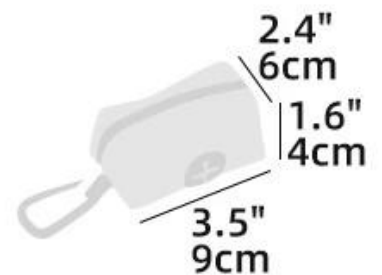

# Size Chart

	Harness Size			
	Size	XS	S	M
Neck	11.8"	15.7"	19.7"	22"
	30 cm	40cm	50 cm	56 cm
Chest	15.7"	19.7"	23.6"	31.5"
	40 cm	50 cm	60 cm	80 cm

	Collar Size			
	Size	XS	S	M
Neck	7.9-11.8"	13-19.7"	13-19.7"	15-22"
	20-30 cm	33-50 cm	33-50 cm	38-56 cm
Width	0.8"	0.8"	1"	1"
	2 cm	2 cm	2.5 cm	2.5 cm

	Leash Size			
	Size	XS	S	M
Length	5 ft	5 ft	5 ft	5 ft
	150 cm	150 cm	150 cm	150 cm
Width	0.8"	0.8"	1"	1"
	2 cm	2 cm	2.5 cm	2.5 cm