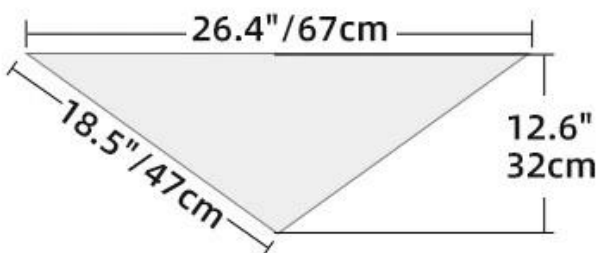

# Size Chart

	Harness Size			
	Size	XS	S	M
Neck	11.8"	15.7"	19.7"	22"
	30 cm	40cm	50 cm	56 cm
Chest	15.7"	19.7"	23.6"	31.5"
	40 cm	50 cm	60 cm	80 cm

	Collar Size			
	Size	XS	S	M
Neck	7.9-11.8"	13-19.7"	13-19.7"	15-22"
	20-30 cm	33-50 cm	33-50 cm	38-56 cm
Width	0.8"	0.8"	1"	1"
	2 cm	2 cm	2.5 cm	2.5 cm

	Leash Size			
	Size	XS	S	M
Length	5 ft	5 ft	5 ft	5 ft
	150 cm	150 cm	150 cm	150 cm
Width	0.8"	0.8"	1"	1"
	2 cm	2 cm	2.5 cm	2.5 cm