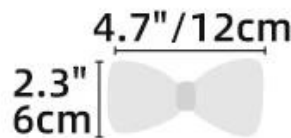

# Size Chart

	Harness Size			
	Size	XS	S	M
Neck	11.8"	15.7"	19.7"	22"
	30 cm	40cm	50 cm	56 cm
Chest	15.7"	19.7"	23.6"	31.5"
	40 cm	50 cm	60 cm	80 cm

	Collar Size			
	Size	XS	S	M
Neck	7.9-11.8"	13-19.7"	13-19.7"	15-22"
	20-30 cm	33-50 cm	33-50 cm	38-56 cm
Width	0.8"	0.8"	1"	1"
	2 cm	2 cm	2.5 cm	2.5 cm

	Leash Size			
	Size	XS	S	M
Length	5 ft	5 ft	5 ft	5 ft
	150 cm	150 cm	150 cm	150 cm
Width	0.8"	0.8"	1"	1"
	2 cm	2 cm	2.5 cm	2.5 cm