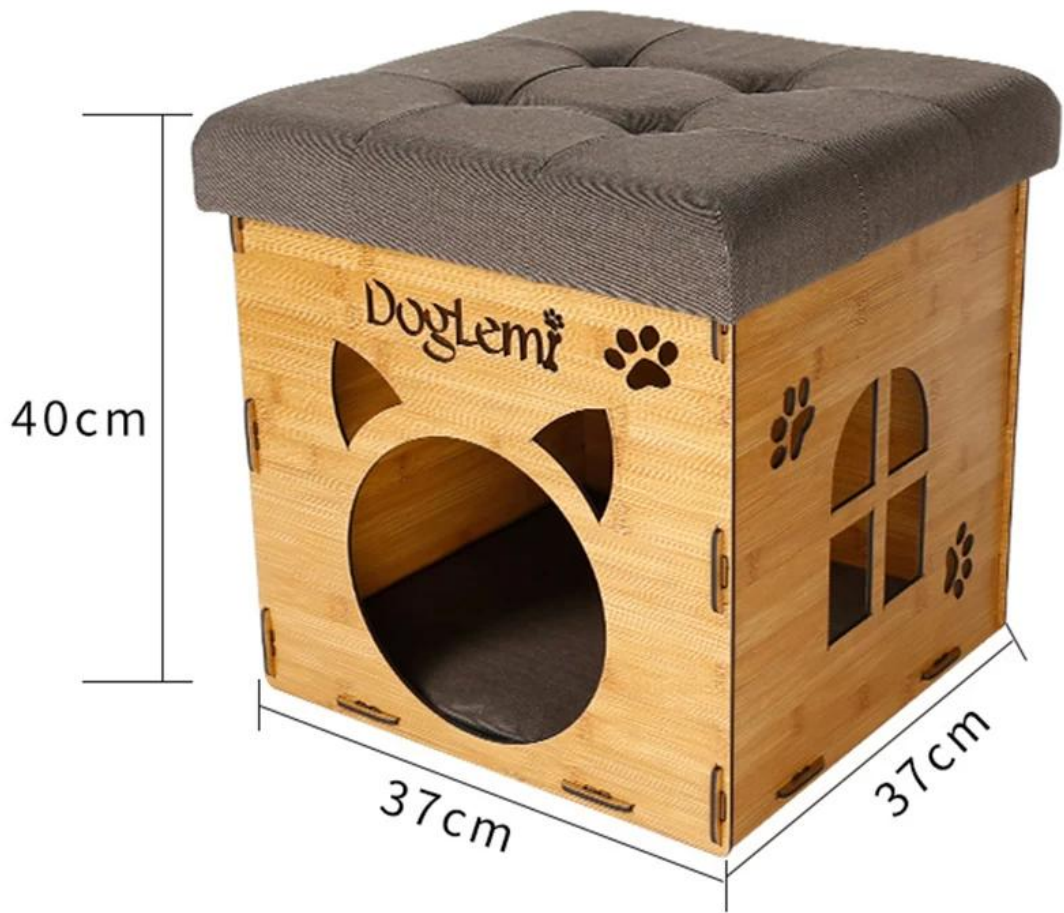

DogLem

组装说明书

Ax1	Bx20	Cx2	Dx2	Ex1
30x30x30	10x10x10	10x10x10	10x10x10	10x10x10

Item No.: PC50008-BE-U

Name: Foldable Pet House Chair

Color: Beige