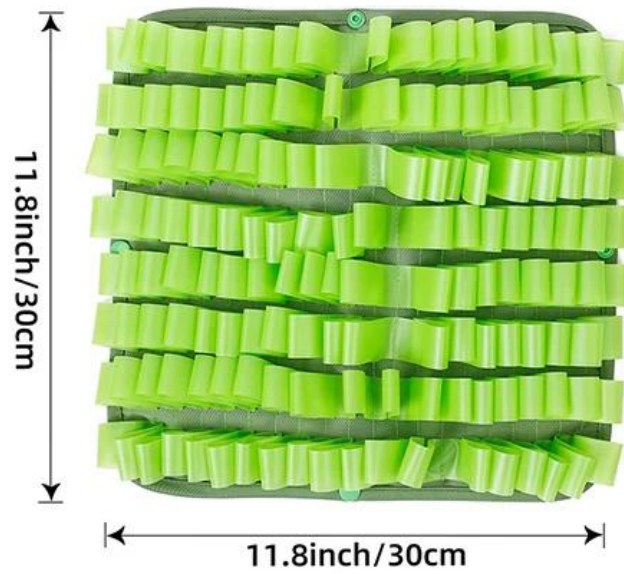

Candy Snuffle Mat

1. SNUFFLE TRAINING : this mat is designed for snuffling training , slow eating.
2. EASY TO CLEAN: made of TPU waterproof material, easy to clean and dry , so you can wash this mat everyday to keep it always clean.
3. CONNECTABLE : this mat has all the side buttons , which can easily DIY connect more mats together to increase the mat size if needed .
4. ANTI-SLIP : with anti-slip bottom to keep this mat in place , and hand or machine washable .
5. Pet expert says : 10 mins snuffle = 1 hour running
6. Release Extra energy and keep your pet calm down
7. Good for digestion because slow eating
8. Ideal health care pet bowl mat for daily meal instead of traditional bowl

Is your dog bored at home?

01 Melancholy

02 Unintelligent

03 Destroy furniture

Plastic buttons for connecting
each snuffle mat to increase size

Product information

Brand: DogLemi

Name: Candy Snuffle Mat

Item NO: PD50068

Size: 11.8*11.8 inch

Color: GREEN ,YELLOW ,PINK ,BLUE

Material: TPU

/ C O L O R S /

BLUE

YELLOW

GREEN