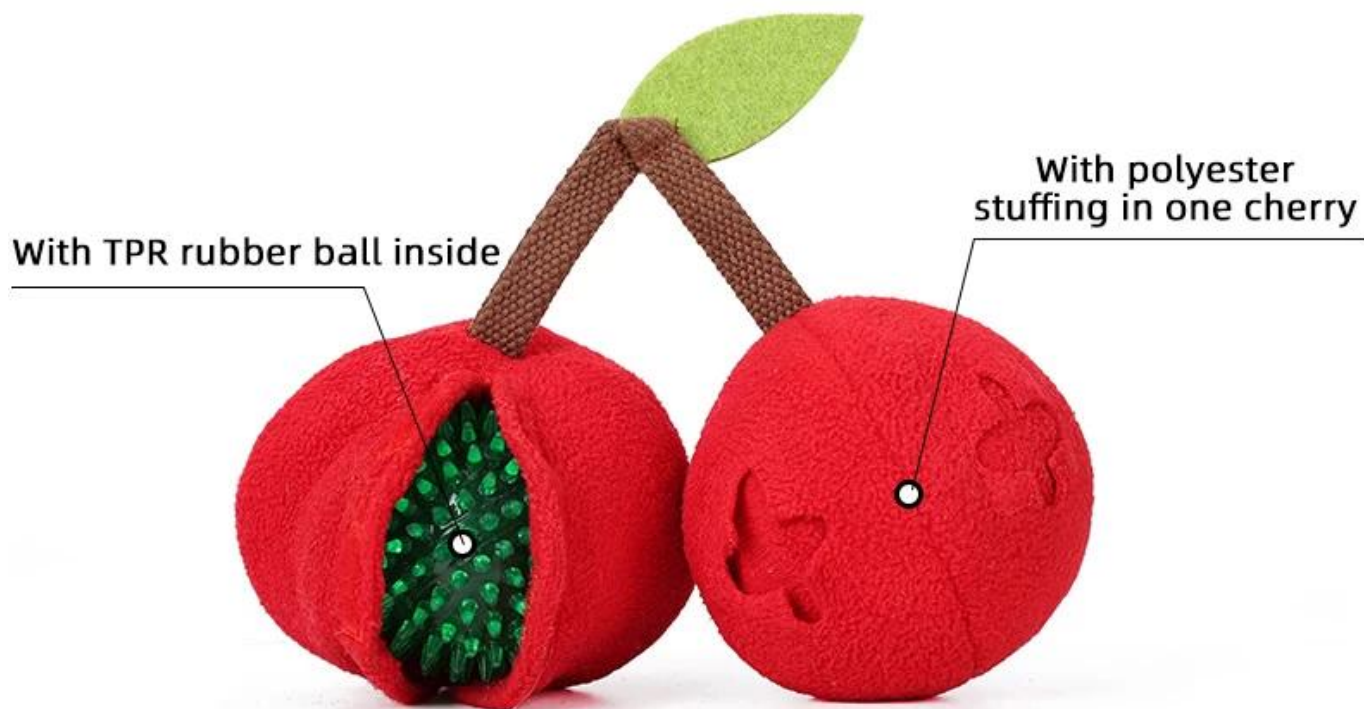

Brand: Dogland
Item No: 100010
Color: Red

Name: Cherry Snuffle Toy
Size: 10 x 10 x 10 cm
Material: Polyester

Image display

Detail display

10min snuffing = 1 HOUR running

100% Cotton

Great value of the 2-in-1 toy is fun for your dog and a great bonding experience for you both!