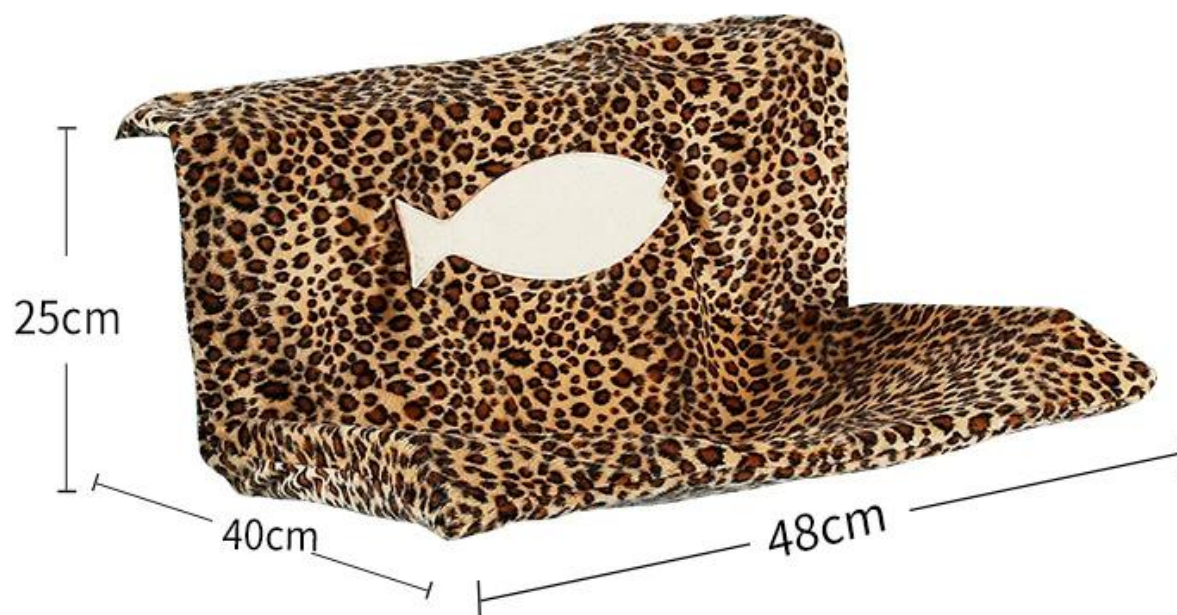

Вешалка для теплого очага

Hearth cat bed

Multipurpose cat hanging bed

The cat hanging bed, the plush cloth and 5mm iron has the advantages of simple installation, convenient cleaning, can be used in multiple locations, is a necessary cat bed

Installation steps

Product information

Product parameters

Brand: DogLemi

Item NO: PC50013

Name: Cat rustle sack

Size: 48x40x25CM

Material: plush cloth + iron

Color: gray, beige, leopard print

 **C**olor show

GREY

LEOPARD

BEIGE

 **M**odel show

LEOPARD

BEIGE