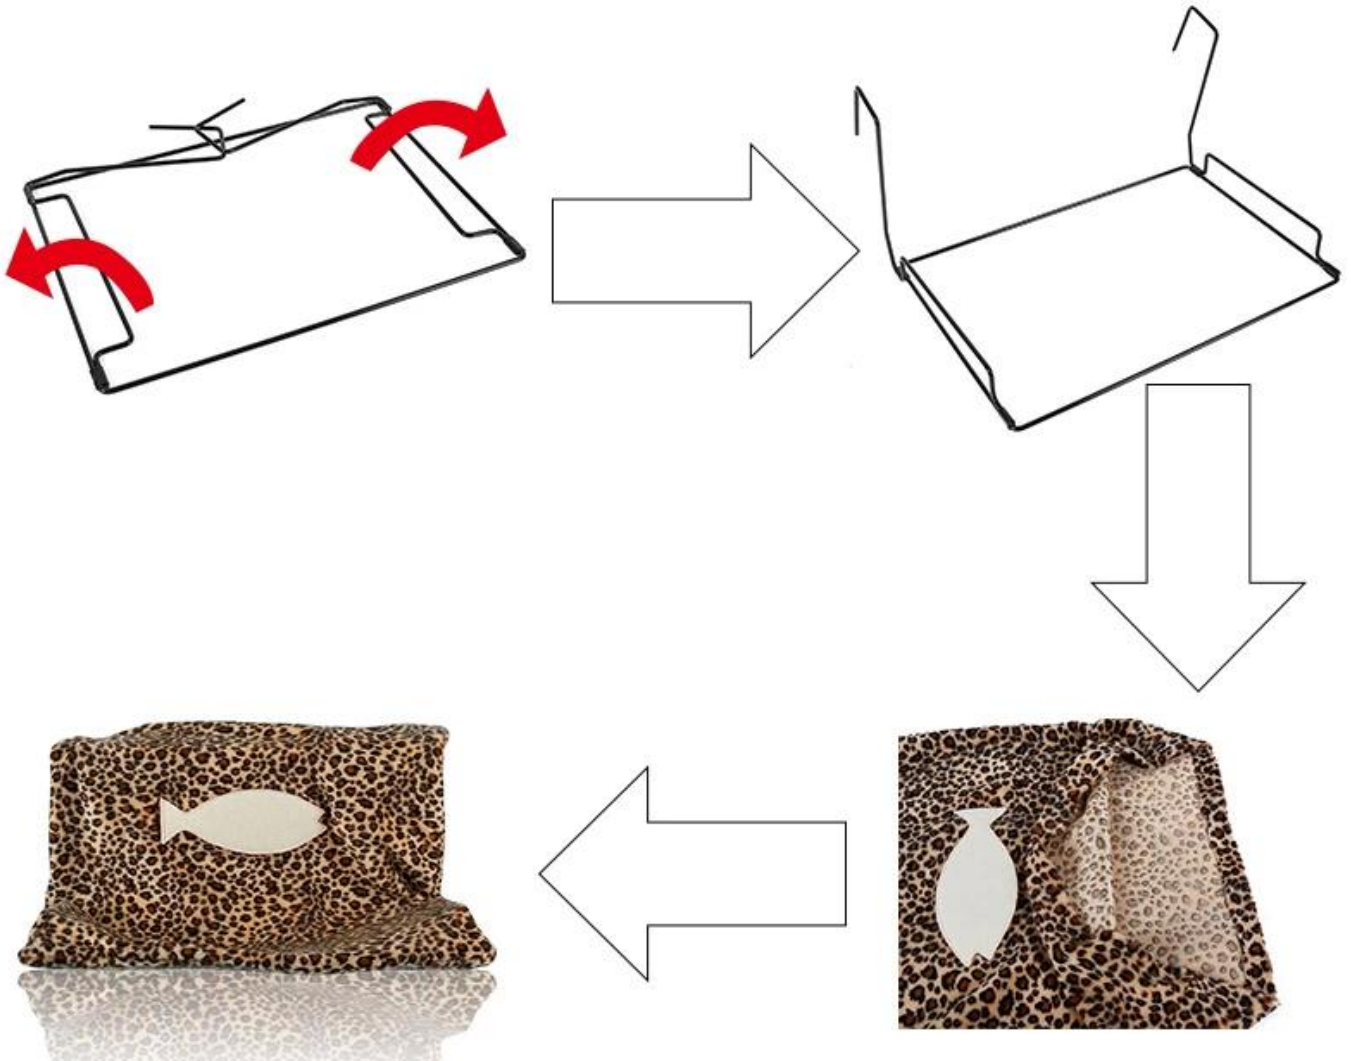

Вешалка для теплого очага

Hearth cat bed

Multipurpose cat hanging bed

The cat hanging bed, the plush cloth and 5mm iron has the advantages of simple installation, convenient cleaning, can be used in multiple locations, is a necessary cat bed

The cat is a cold-blooded animal, this cat hammock can be hung heaters warm place

On the balcony, the cat can overlook the scenery downstairs, and add a beautiful landscape for the balcony.

The cat cage is too monotonous? Not afraid, plus this cat hammock, let the cat cage into villa immediately.

Installation steps

Product information

Product parameters

Brand: DogLemi

Item NO: PC50013

Name: Cat rustle sack

Size: 48x40x25CM

Material: plush cloth + iron

Color: gray, beige, leopard print

 **C**olor show

GREY

LEOPARD

BEIGE

 **M**odel show

LEOPARD

BEIGE