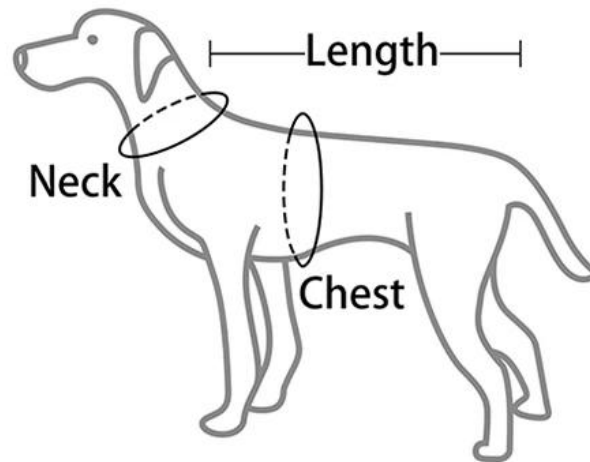

BEIGE BROWN

BEIGE BLUE

GREY

SIZE

cm/inch	Neck (cm/inch)	Chest (cm/inch)	Length (cm/inch)
S	36/14.2	44-54/17.3-21.3	28/11.8
M	38/15	48-58/18.9-22.8	32/14.2
L	48/18.9	56-64/22.0-25.2	36/16.5
XL	50/19.7	66-77/26.0-30.3	43/18.9
2XL	52/20.5	72-80/28.5-31.5	52/21.7
3XL	56/22	88-104/34.6-40.9	63/24.0

.If your dog is in between sizes, please consider go up a size for heavier dog, and go down a size for light weight dog.

Details display

Flexible collar

Zipper for D ring

Pocket for poopbag

1 roll poopbag is included

Elastic on belly for better fit

Adhesive closure for the chest

Quilted warm inner fabric .Pet hair free inner

Model display

NECK(cm)

38

CHEST(cm)

55

80

LENGTH(cm)

60

WEIGHT(kg)

30

Dress Size:2XL