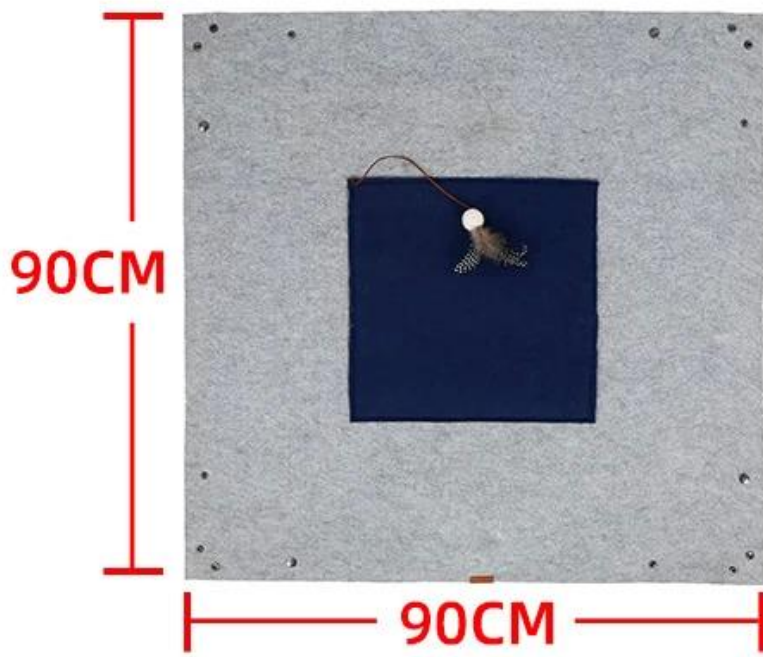

Creative petal cat tunnel

Product Features / Features:

1. 5mm thickness felt material upper , fleece inner
2. with rustling paper inside for cat's favor
3. Feather felt cat toy with bell inside the bed
4. DIY different shapes with our metal buttons
5. Your cat will have fun for hours with this cat bed