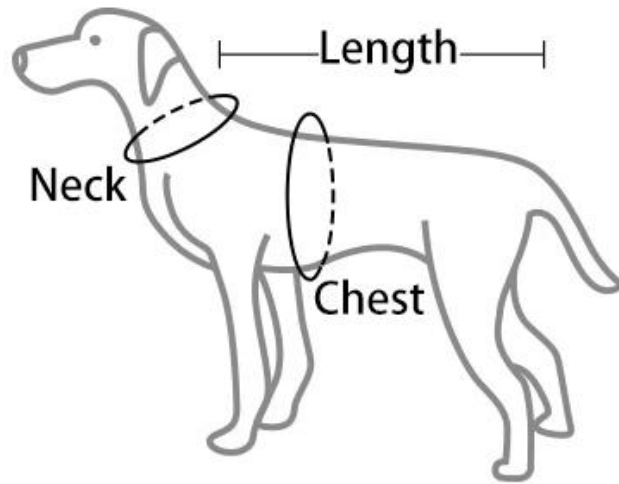

Portable & Comfortable

Alternative to cone collar ,reduces the risk of infection by keeping the wound safely protected Prevent dogs licking , Protects wounds, sutures, hot spots and helps to keep it dry.

MATERIAL

Polyester

COLOR

Grey

SIZE

XS/S/M/L/XL/2XL

Size Chart

Size	Neck	Chest	Length
XS	10.2"	14.2"	106-13.4"
S	12.6"	17.3"	12.6-14.6"
M	14.2"	20.5"	15-17.7"
L	16.5"	25.2"	18.1-21.7"
XL	18.1"	29.1"	22-26.4"
2XL	18.9"	32.3"	26.8-30.3"

PRODUCT DETAILS

Rip collar

...

Elastic brim

...

Snap Fastener

...

Pack the cloth on dog's butt
and dogs pee and poop as usual
...

Cooling fabric
...

Soft cotton pad
...

PRODUCT SHOT

Model try on M
Neck: 15"
Chest: 21.7"
Length: 13.8"
Weight: 18.7 lb

Model try on **XL**
Neck: 21.3"
Chest: 30"
Length: 26.8"
Weight:66.1 lb

ABOUT PACKAGING