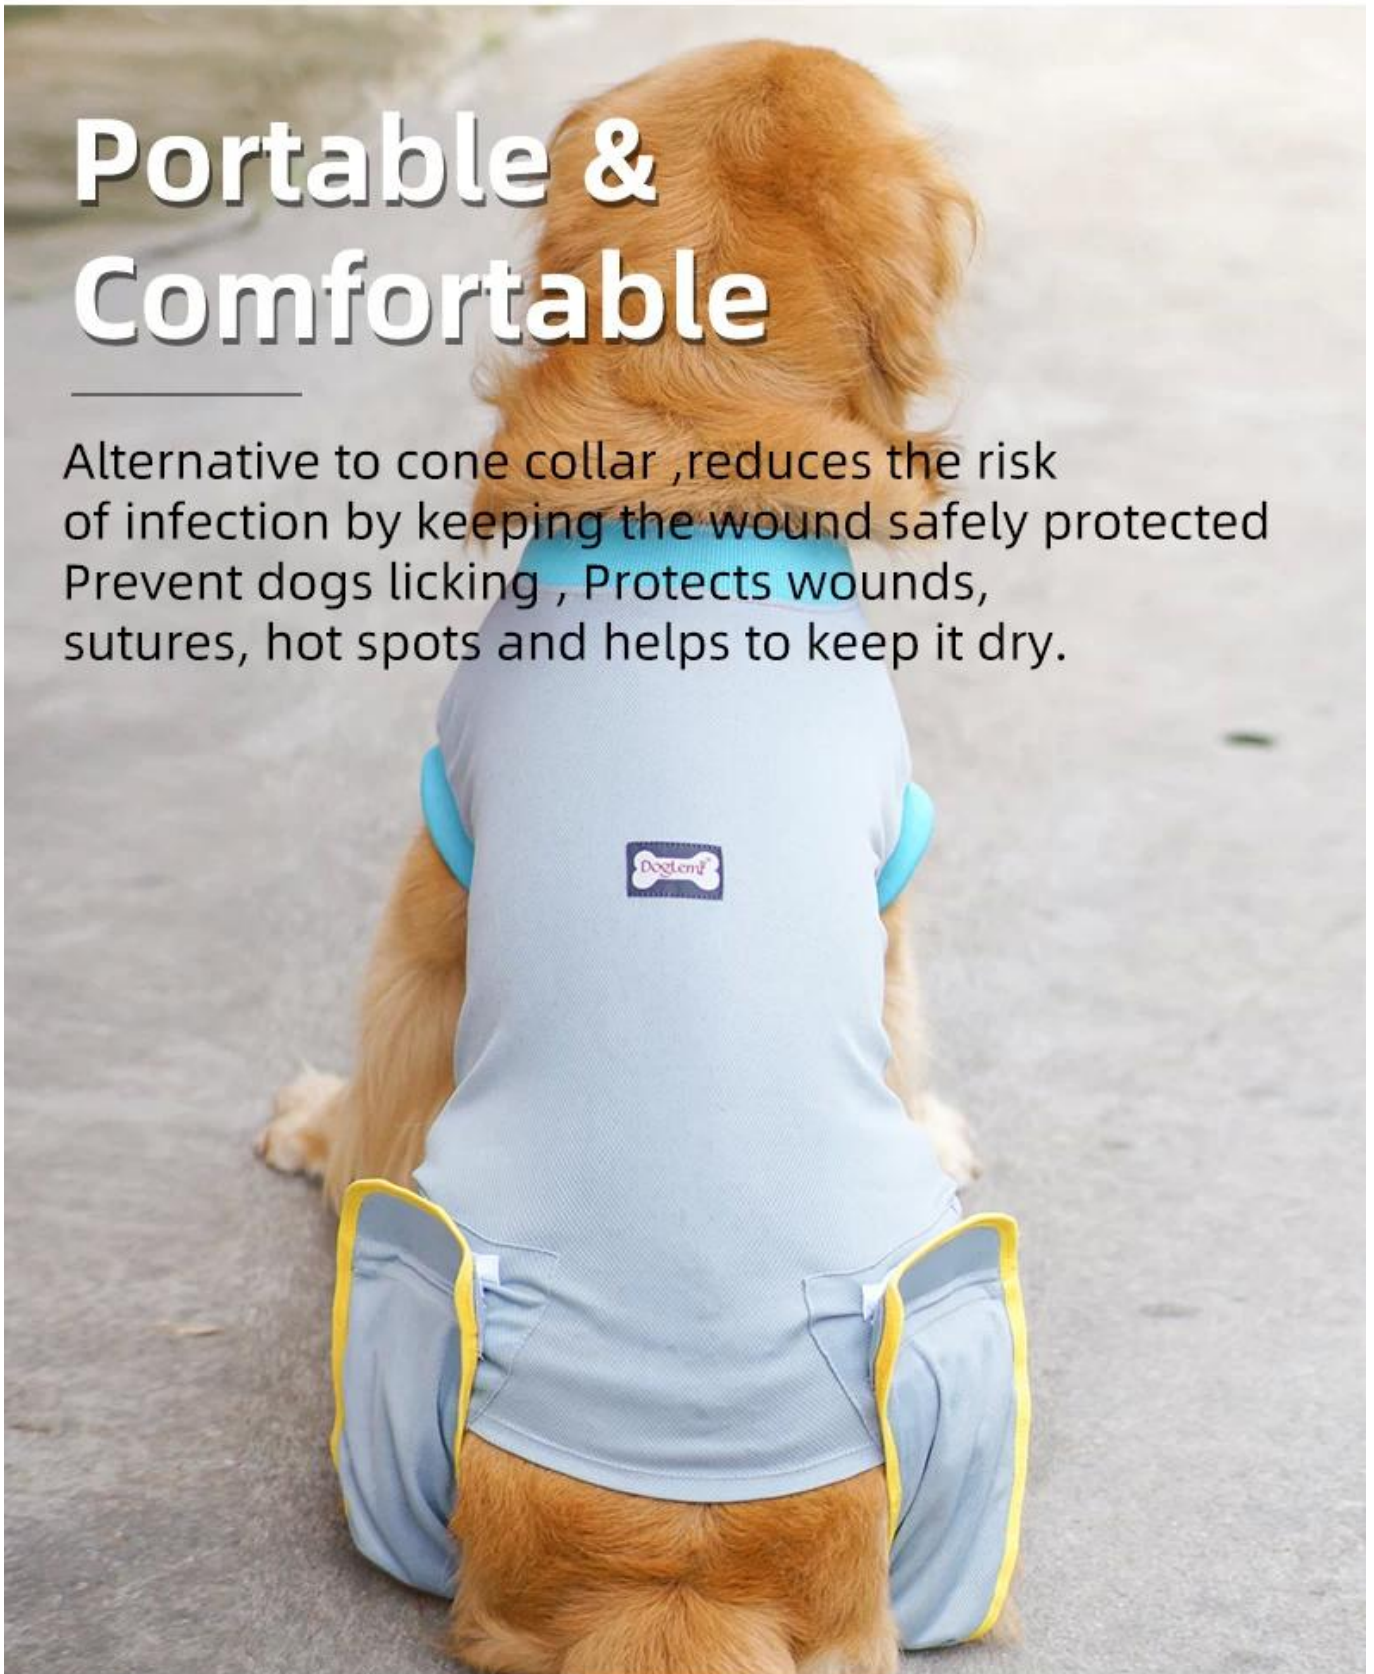

Recovery Pet Suit

Product features / Features:

- 1.[Material] The Recovery Suit is mainly made of cooling fabric, soft and elastic. The cooling fabric brings away heat to moderate temperature, and the cooling factors inside bring pets cool feelings. Compared to normal fabric, this kind of cooling fabric is light, breathable and comfortable.
- 2.[Calm Down] Thanks to the fabric, it feels that pets with this Recovery Suit are in Owner's hug, which helps calm dogs down.
- 3.[Covering] Covering reaches the wound of the whole body, which prevents licking and scratching.
- 4.[Brim] Comfortable brim on sleeves and collar, double padded cotton cloth on belly, dogs feel safe.
- 5.[Buckles] Durable buckles on back, dogs have a sound sleep with the suit.
- 6.[Design] Packable Design on the rear leg. Pack the cloth on dog's butt and dogs pee and poop as usual.

Recovery Pet Suit

Covering reaches the wound of the whole body,
which prevents licking and scratching

FABRIC DETAILS

Cooling

Soft

Breathable

Taiwan Micax technology cold fiber yarn
Instant cooling of skin contact 3-4 °C
Micro pores, dry and light, soft and comfortable

Portable & Comfortable

Alternative to cone collar ,reduces the risk of infection by keeping the wound safely protected Prevent dogs licking , Protects wounds, sutures, hot spots and helps to keep it dry.