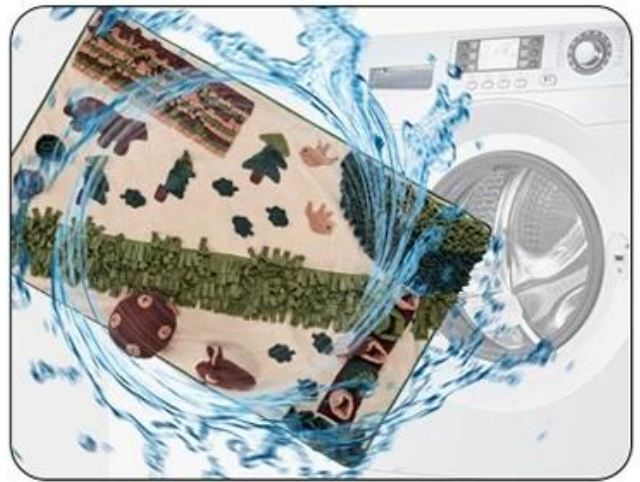

Super Large Forest Sniffing Mat, Durable and Washable Smell Training Blanket Dog Puzzle Nasal Congestion Feeding Mat

Product functions/features:

1. Extra large sniffing pad The main fabric of the forest sniffing pad is polar fleece, which is comfortable and soft, environmentally friendly and easy to clean
2. Anti-skid particle bottom, effective grip, pleasant smell and not easy to move
3. The sniffing area is enlarged, and the mat is rich in multiple foraging levels. Use the sensitive dog nose to discover "treasures", and meet the daily sniffing needs of dogs during the interesting foraging process
4. The right middle part of the sniffing pad is mainly for storing food flower cores, the owner can open the dog food separately, and it can be used as a slow food bowl, which can effectively prevent the dog from choking
5. The sniffing pad is designed with hemming, which is strong, wear-resistant and drag-resistant
6. Sniffing for 10 minutes = playing for 1 hour, the owner can encourage pets to exercise through the method of snack temptation, release excess energy, and prevent house demolition

 Slow Feed

Rabbit

Bird

Mushroom

Large Size Snuffle Mat

Steps

1.Hide some dog food inside

2.Squeakers to draw dog's attention

3.Having fun with snuffle training

4.Machine Washable

PRODUCT SHOT

About packaging

Packing list: Hangtag + barcode sticker +Pvc bag

Anti-slip bottom
Rich in pockets and food hiding areas