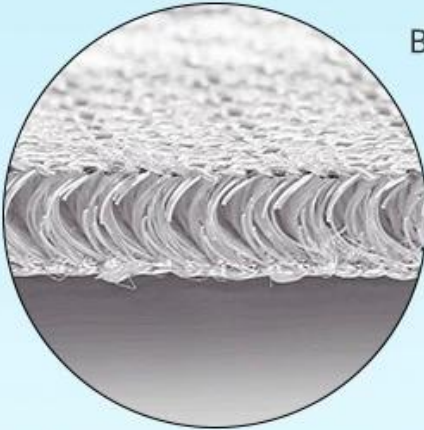

Breathable pet cushion

Product functions/features:

1. Breathable/Cooling : this dog mat is made of 3D breathable Thick Mesh Fabric , breathable and cooling in Summer
2. Health Care : with flexible thickness of mesh fabric to fit your dog's sleeping shape , it can also protection your dog's body bone ridge
3. Anti Slip Bottom : with anti-slip bottom to keep the mat in place
4. Easy to Clean and Fast dry
5. Comfortable Sleeping experience for your dogs away from the ground

3D breathable mesh

Breathable&Cooling | Health Care | Easy to Clean&Fast dry

3D breathable mesh

Breathable&Cooling Health Care Easy to Clean&Fast dry

this dog mat is made of 3D breathable Thick Mesh Fabric;
it can also protection your dog's body bone ridge ;
Comfortable Sleeping experience for your dogs away from the ground ;

Easy to Clean and Fast dry

SIZE:

S:20"x16" / M:28"x20" / L:38"x26"

S:52x40cm / M:70x50cm / L:97x67cm

Model display