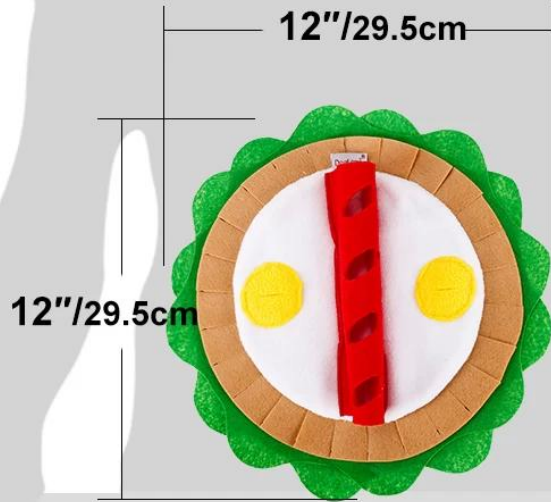

Snuffle Dog Toy

Product functions / features:

1. The main fabric of the pancake sniffing toy is felt cloth, which is safe and environmentally friendly and safe to play;
2. Soft fleece omelette, egg yolk can be hidden;
3. Stacked vegetable leaves to hide food, enhance the intelligence of the dog during play, and relieve the pressure of the dog;
4. Multi-layer bacon Tibetan food design, it is possible to enrich the Tibetan food space in a small toy;
5. It can be stored into a burrito, and playing with pets at this time can increase the difficulty of sniffing;
6. This exquisite and compact pancake toy contains a wealth of Tibetan food space, and can meet the sniffing needs of big dogs.

———— DogLemi ————

Snuffle Pie Dog Toy

🐾 IQ TREAT

🐾 PLAY

🐾 SNUFFLE

12"/29.5cm

12"/29.5cm