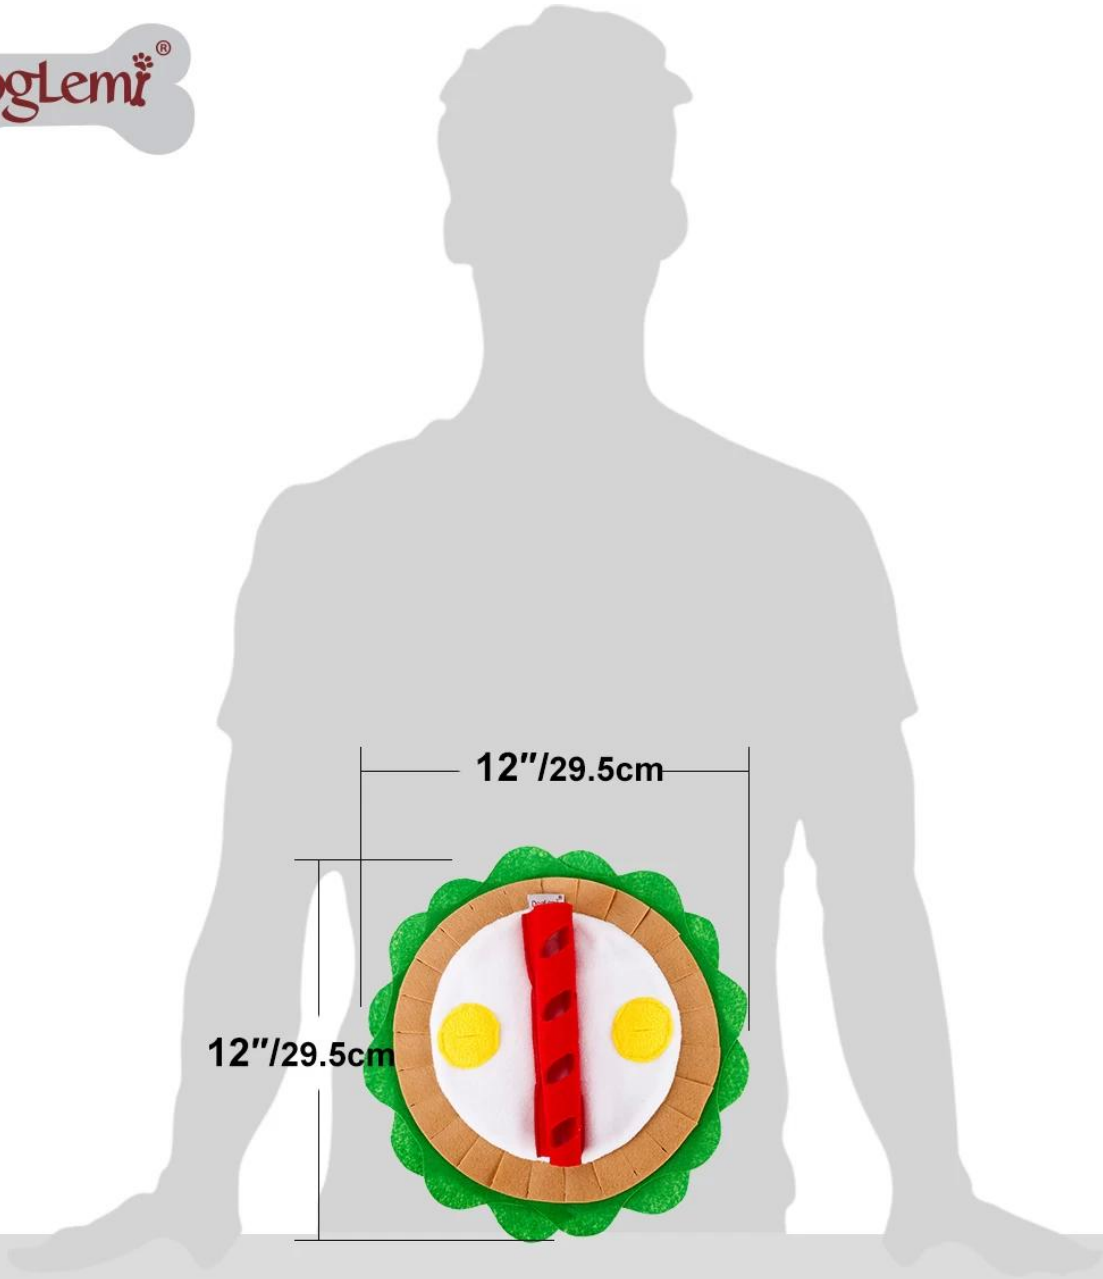

Snuffle Dog Toy

Product functions / features:

1. The main fabric of the pancake sniffing toy is felt cloth, which is safe and environmentally friendly and safe to play;
2. Soft fleece omelette, egg yolk can be hidden;
3. Stacked vegetable leaves to hide food, enhance the intelligence of the dog during play, and relieve the pressure of the dog;
4. Multi-layer bacon Tibetan food design, it is possible to enrich the Tibetan food space in a small toy;
5. It can be stored into a burrito, and playing with pets at this time can increase the difficulty of sniffing;
6. This exquisite and compact pancake toy contains a wealth of Tibetan food space, and can meet the sniffing needs of big dogs.

———— DogLemi ————

Snuffle Pie Dog Toy

🐾 IQ TREAT

🐾 PLAY

🐾 SNUFFLE

12"/29.5cm

12"/29.5cm