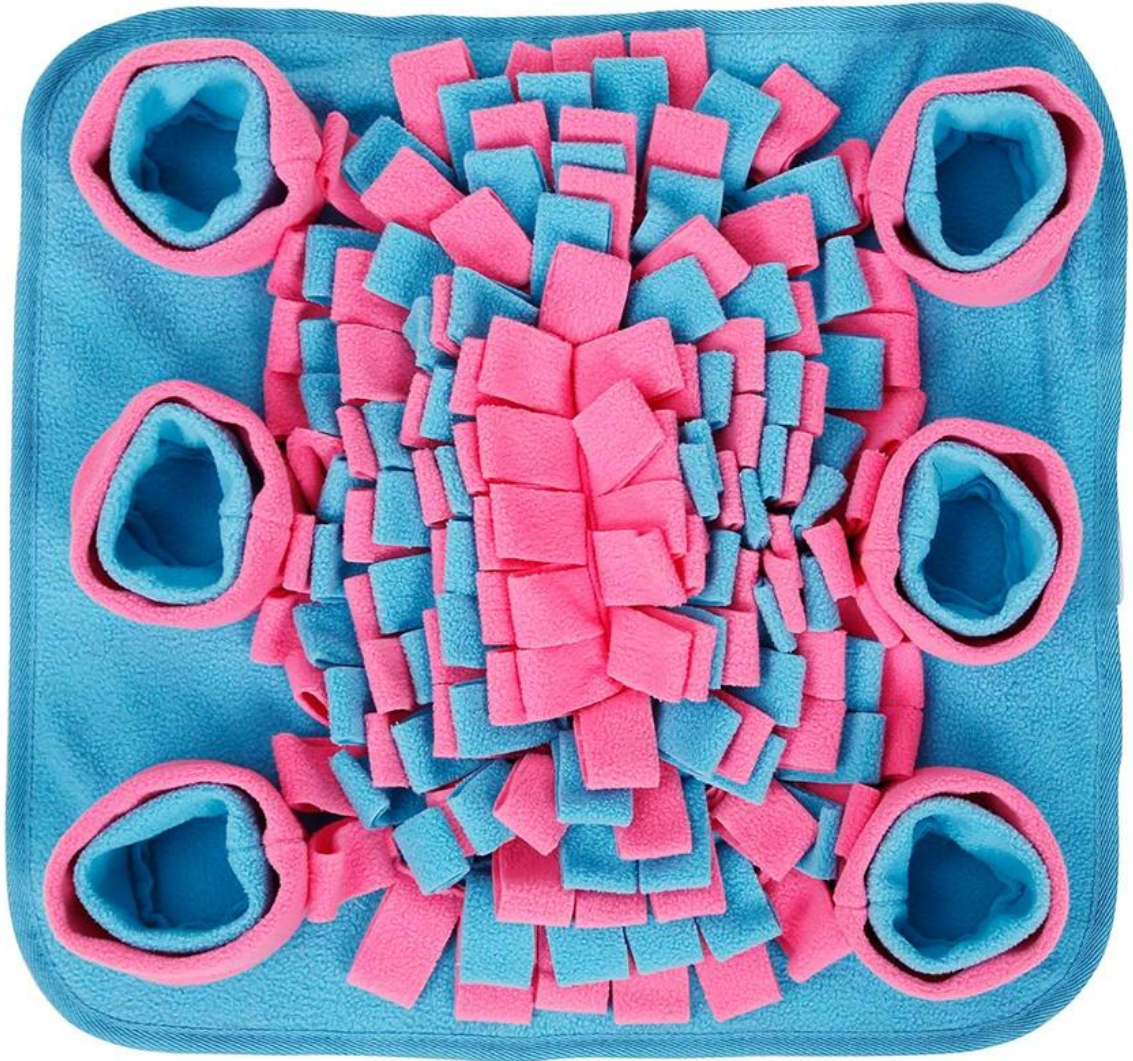

Dog slow food decompression weapon

Features:

1. Meet dog smelling demand and reduce dog pressure
2. Improve dog smell
3. Reduce the behavior of rubbish in the outside
4. Release the dog's extra energy
5. Exercise slow food

Features:

1. The main fabric of the sniffing pad is fleece, which is environmentally friendly and easy to clean, and supports machine washing;
2. The bottom is a non-slip cloth, effectively fixing the mat to prevent the dog from moving the mat;
3. The sniffing pad has six side slow food small cups, and the middle part is the main hiding area. The owner can arrange the eating place according to the dog's condition;

DogLem

PET SNUFFLE MAT

snuffle 10 mins = 1 hour running

Size: 45*45cm

PE3001 BL-U

MADE IN CHINA