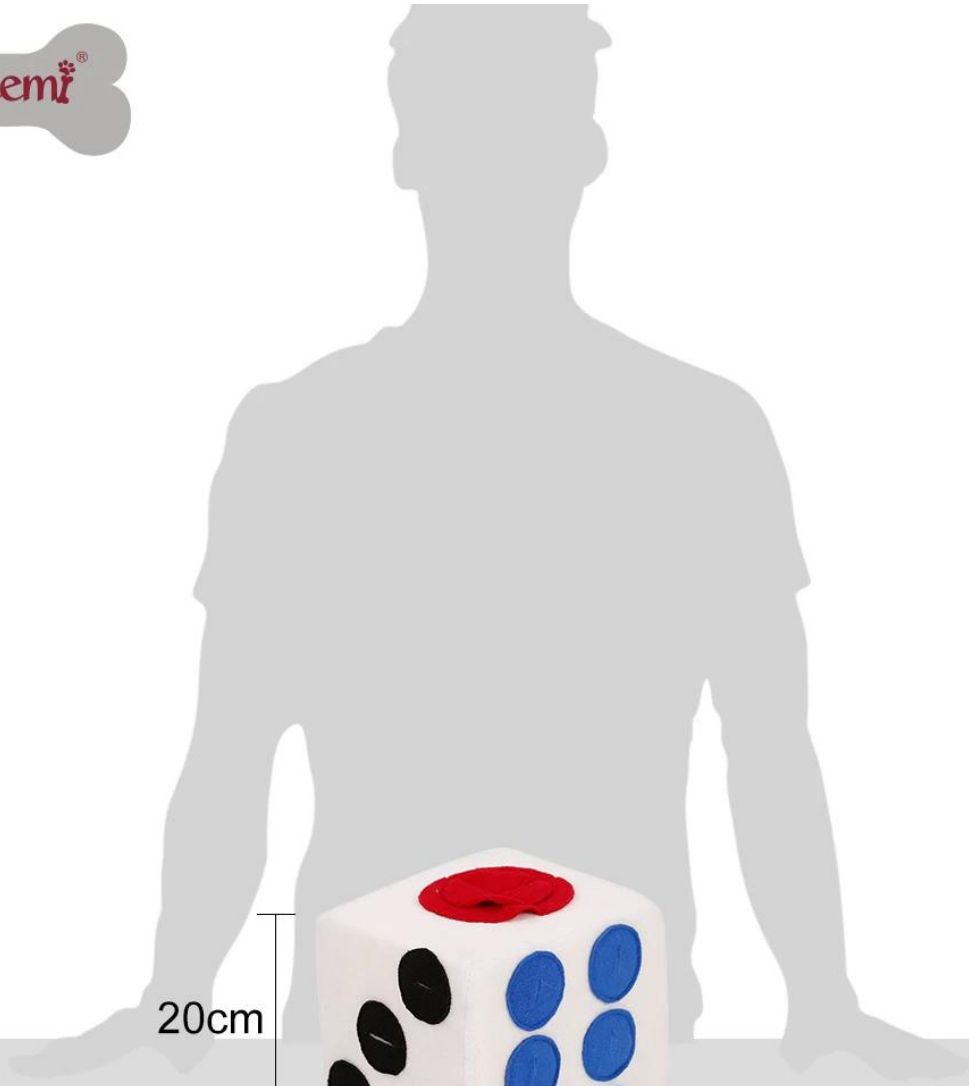

Accompanying training pet toy

Product Features / Features:

1. Soft fleece cover
2. Square foam inner
3. Removable cover with zipper for washing
4. Dice design with holes on 6 sides which can place pet food or snack inside for dog training
5. Your dog will have fun with this pet toy for snuffle training.

DogLem®

20cm

20cm

20cm