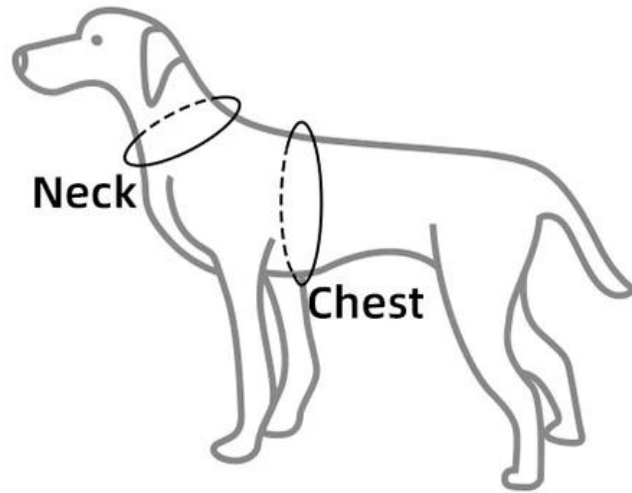

## **Product Features/Characteristics:**

1. cottonFabric, durable and non-sticky, easy to clean;
2. It has the function of shockproof and cushioning, soft and more comfortable;
3. Close to the dog's skin, heat dissipation is not stuffy, and the dog is cool and comfortable;
4. Equipped with a plastic D buckle, you can hang a pet tag to prevent loss;
5. Nylon webbing, strong and durable, webbing and vest design, it is safer to walk in the rainy season at night;
6. The D-shaped buckle can be hooked to the dog's traction buckle, and the hand-held design supports close-up control of the dog
7. The Japanese buckle supports the adjustment of the neck and chest, which is more suitable for dogs; the H-shaped reinforced buckle is used to fix it, which is convenient and quick;
8. Focusing on the details, the webbing can freely shuttle in the vest channel, adding reinforcement and punching dates between the webbing and the vest, exquisite lathe work, Make this chest harness more resistant to pulling, so that you can accompany your friends for a long time;

## SIZE

**S, M, L, XL**

---

# Size Chart

Size	Neck	Chest	Width of webbing
S	10-14" / 25-35 CM	12-18" / 30-45 CM	0.8" / 2.0 CM
M	14-18" / 35-45 CM	16-22" / 40-55 CM	0.8" / 2.0 CM
L	16-20" / 40-50 CM	20-26" / 50-65 CM	1" / 2.5 CM
XL	18-26" / 45-65 CM	26-40" / 65-100 CM	1" / 2.5 CM