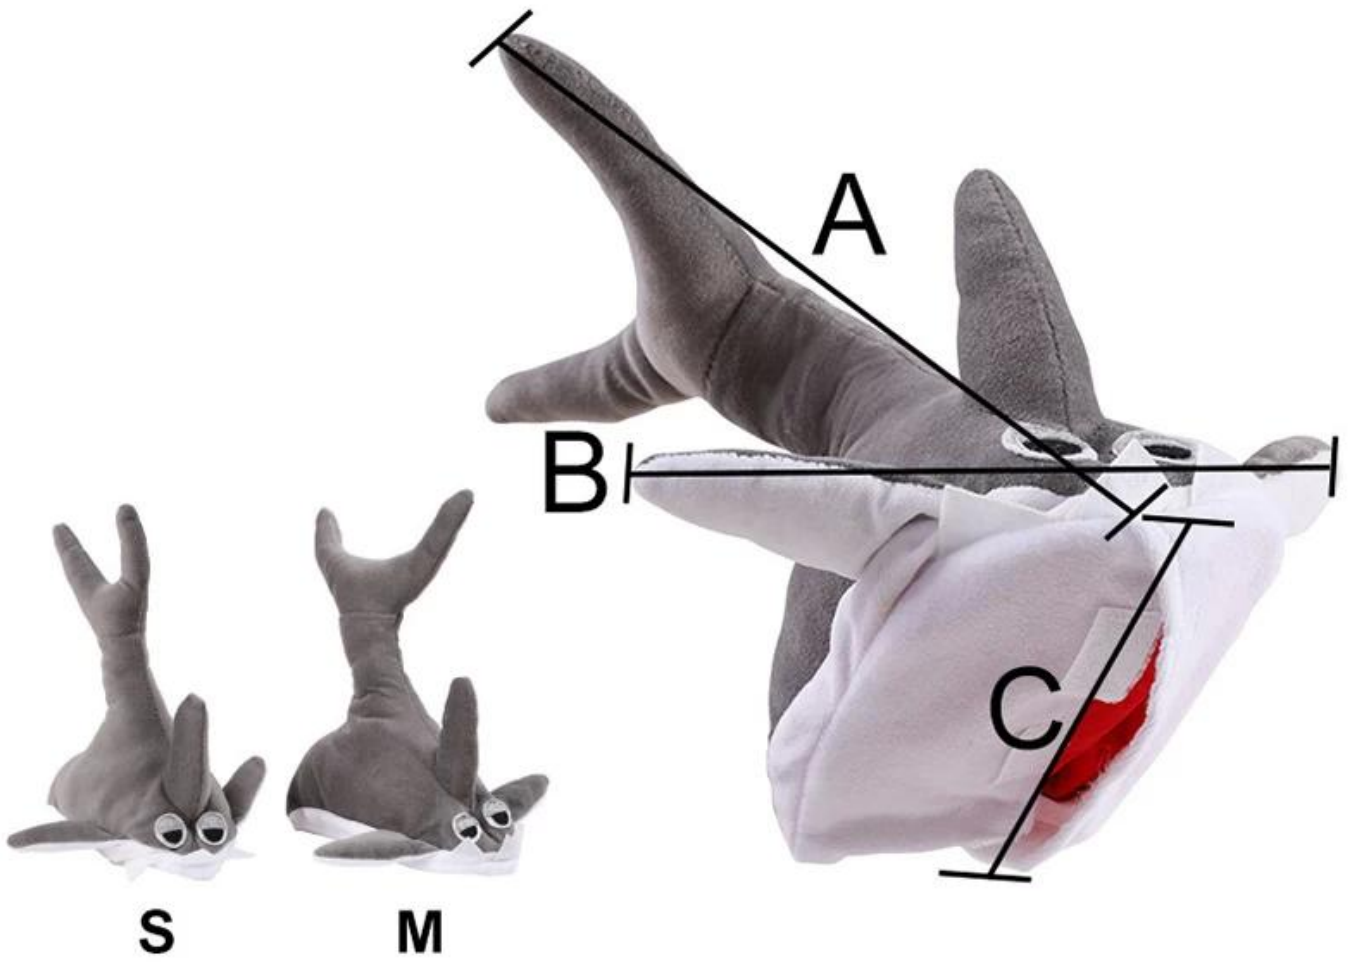

Shark Design Plush dog toy

Product functions / features:

Features:

1. Snuffle Training Pocket included , can put treats or foods inside for IQ and snuffle training
2. Soft plush material with polyester stuffing
- 3.Can adjust the snuffle difficulties with the flexible closure opening pocket
- 4.Your dog will have hours of fun with playing this Shark design dog toy

Product information

Brand: DogLemi

Name: Shark Pet Toy

Item ID: PD60061

Size: S,M

Color: GREY

Material: Fleece

SIZE	A	B	C
S	9in/24cm	7in/18cm	6in/15cm
M	10in/26cm	9in/24cm	7in/18cm