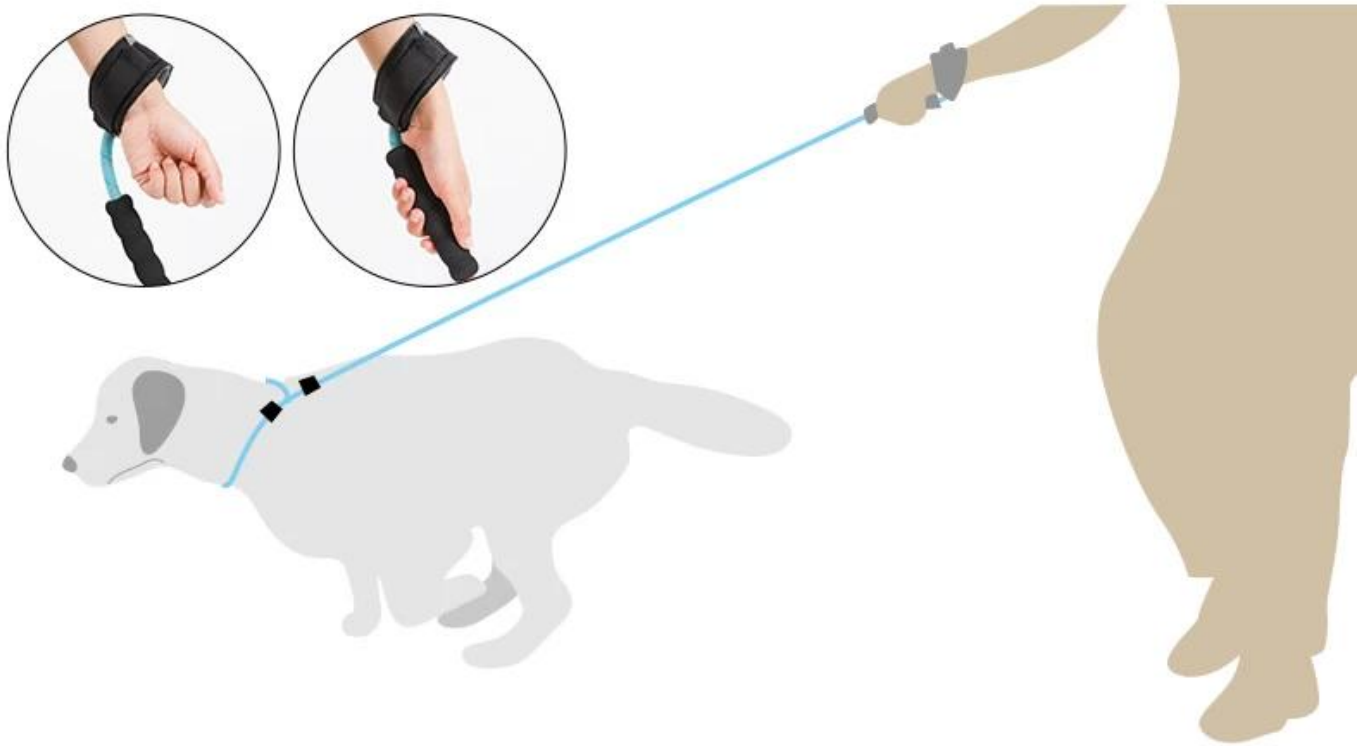

Slip Dog Leash

Product Features / Features:

1. Reflecting : with reflecting stitching in the rope , safety walking your dog in dark
2. Durable : 11mm dia. nylon webbing , soft and strong
3. Hand Free : with easy control padded handle , walking your dog with relax and confort
4. Quick Release Handle with closure for emergency
5. Training dog leash with slip collar , daily no pull training dog leash

"SPEED" Dog slip leash

■
No Pull Training

■
Easy Control Handle

■
Hands free

Adjustable loop

Reflecting nylon rope

*11mm dia

*nylon webbing

*soft and strong

Quick Release Handle with closure for emergency

Bind the post

Quick released design with closure

Soft NBR handle grap

“P” for left hand

“q” for right hand

Model show