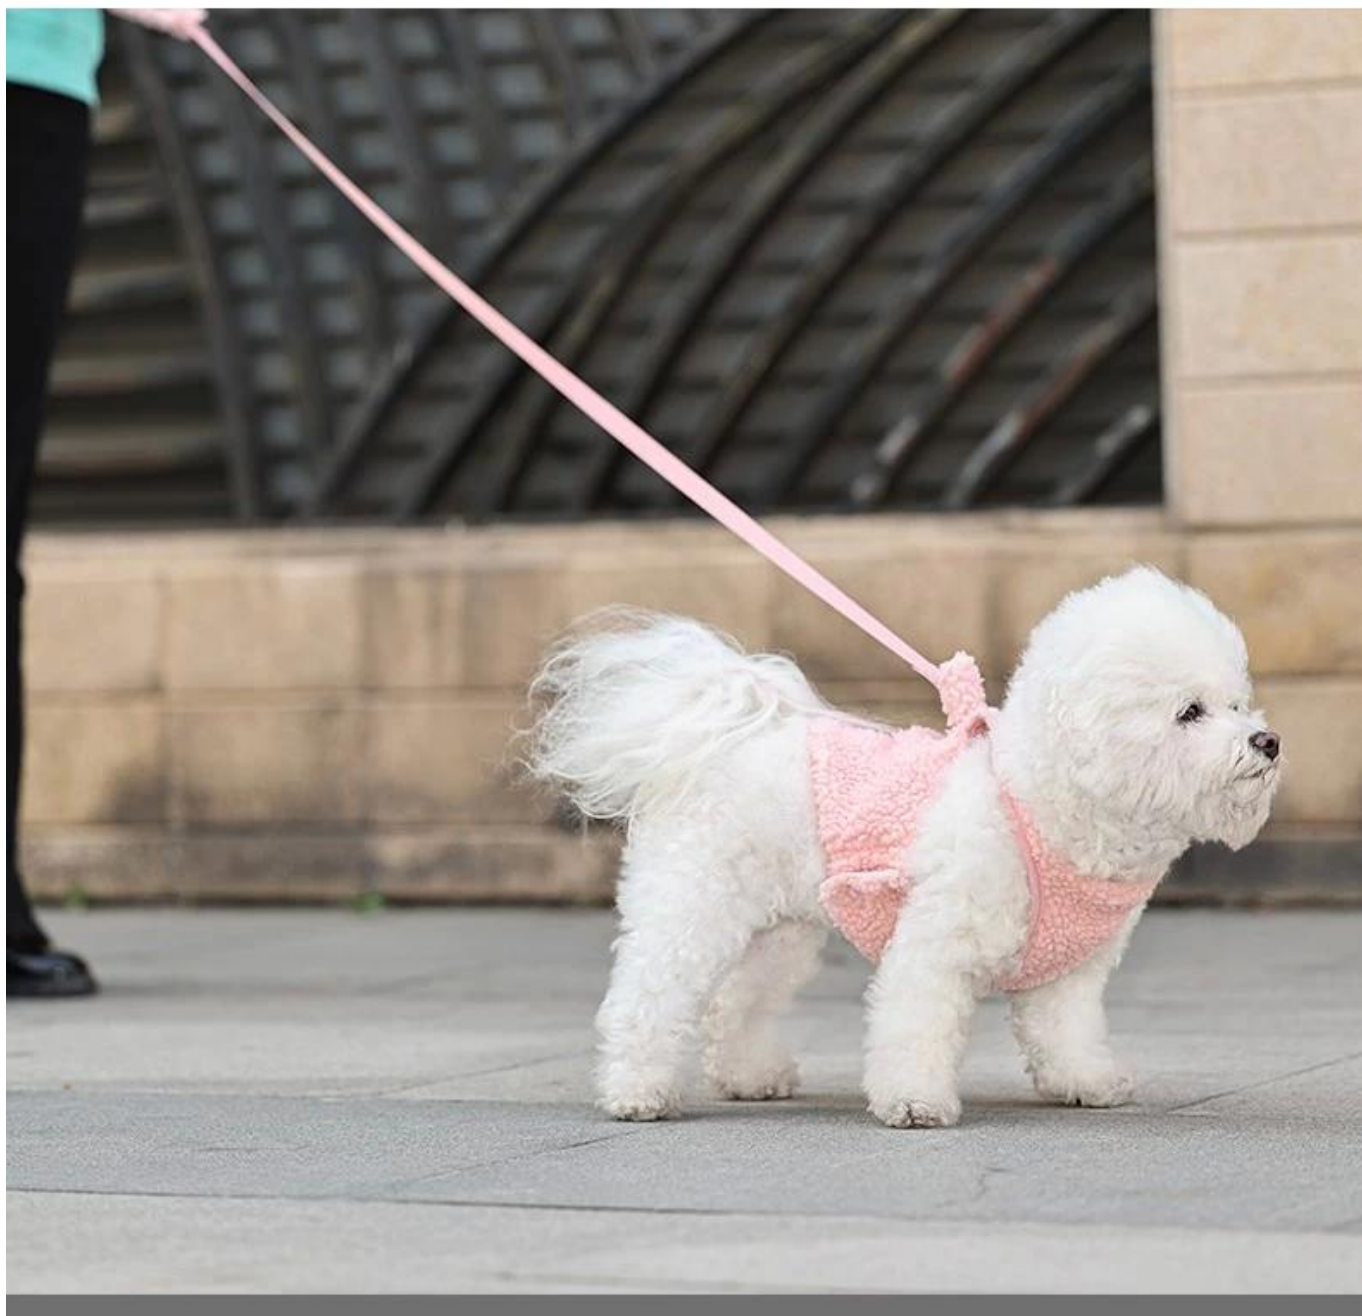

Dolemi plush animal harness

Product Features/Characteristics:

1. Lambswool chest and back cover, the fabric is thick and warm.
2. The design of the pink rabbit suspender skirt is lively and cute, and can be matched with long-sleeved warm clothes.
3. Practical snap pocket design on the back, which can hold small items (poop bag, anti-lost locator, small snacks, etc.)
4. The waist side opening is designed with snap buttons for easy on and off.
5. Comfortable and plush texture handle, which is not strangled or cold in winter.
6. Metal D buckle and metal hook buckle, durable and safer.
7. Nylon material traction rope is more durable.

PLUSH PET HARNESS

Lamb Wool Harness with thick and warm fabric

Comfortable Plush Handle,
Warm and friendly to hands.

PRODUCT SHOT

Pockets on the back with snap-fasteners,
store little belongings.

Metal D-ring and Buckle makes it durable and safe when outdoors.

Side opening with snap-fasteners
adjusting, easy on/off.

PRODUCT DETAILS

Lamb Wool Harness with thick and warm fabric