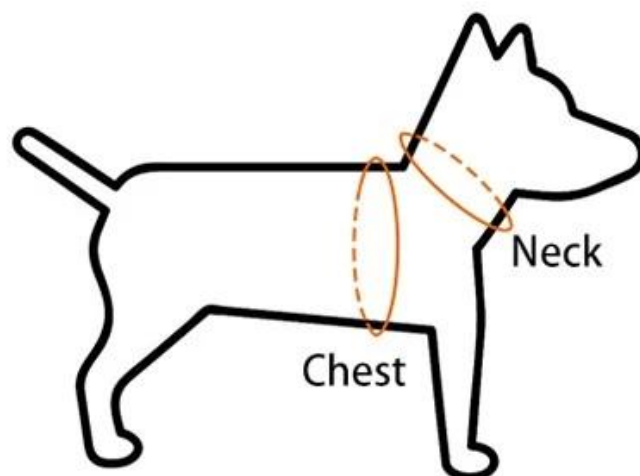

Dolemi plush animal harness

Product Features/Characteristics:

1. Lambswool chest and back cover, the fabric is thick and warm.
2. The design of the pink rabbit suspender skirt is lively and cute, and can be matched with long-sleeved warm clothes.
3. Practical snap pocket design on the back, which can hold small items (poop bag, anti-lost locator, small snacks, etc.)
4. The waist side opening is designed with snap buttons for easy on and off.
5. Comfortable and plush texture handle, which is not strangled or cold in winter.
6. Metal D buckle and metal hook buckle, durable and safer.
7. Nylon material traction rope is more durable.

PRODUCT INFORMATION

NAME

Plush Pet Harness (PD20070)

MATERIAL

Polyester

COLORS

Pink

SIZE

S, M, L

Size Chart

Size	Neck	Chest
S	13.4" /34cm	17.3-18.9" /44-48cm
M	14.2" /36cm	18.1-19.3" /46-49cm
L	21.7" /55cm	21.3-22.8" /54-58cm

Leash length: 61.4" /144cm

About packaging

Packing list: Hangtag+Barcode sticker +PP bag

Side opening with snap-fasteners
adjusting, easy on/off.

PRODUCT DETAILS

Lamb Wool Harness with thick and warm fabric