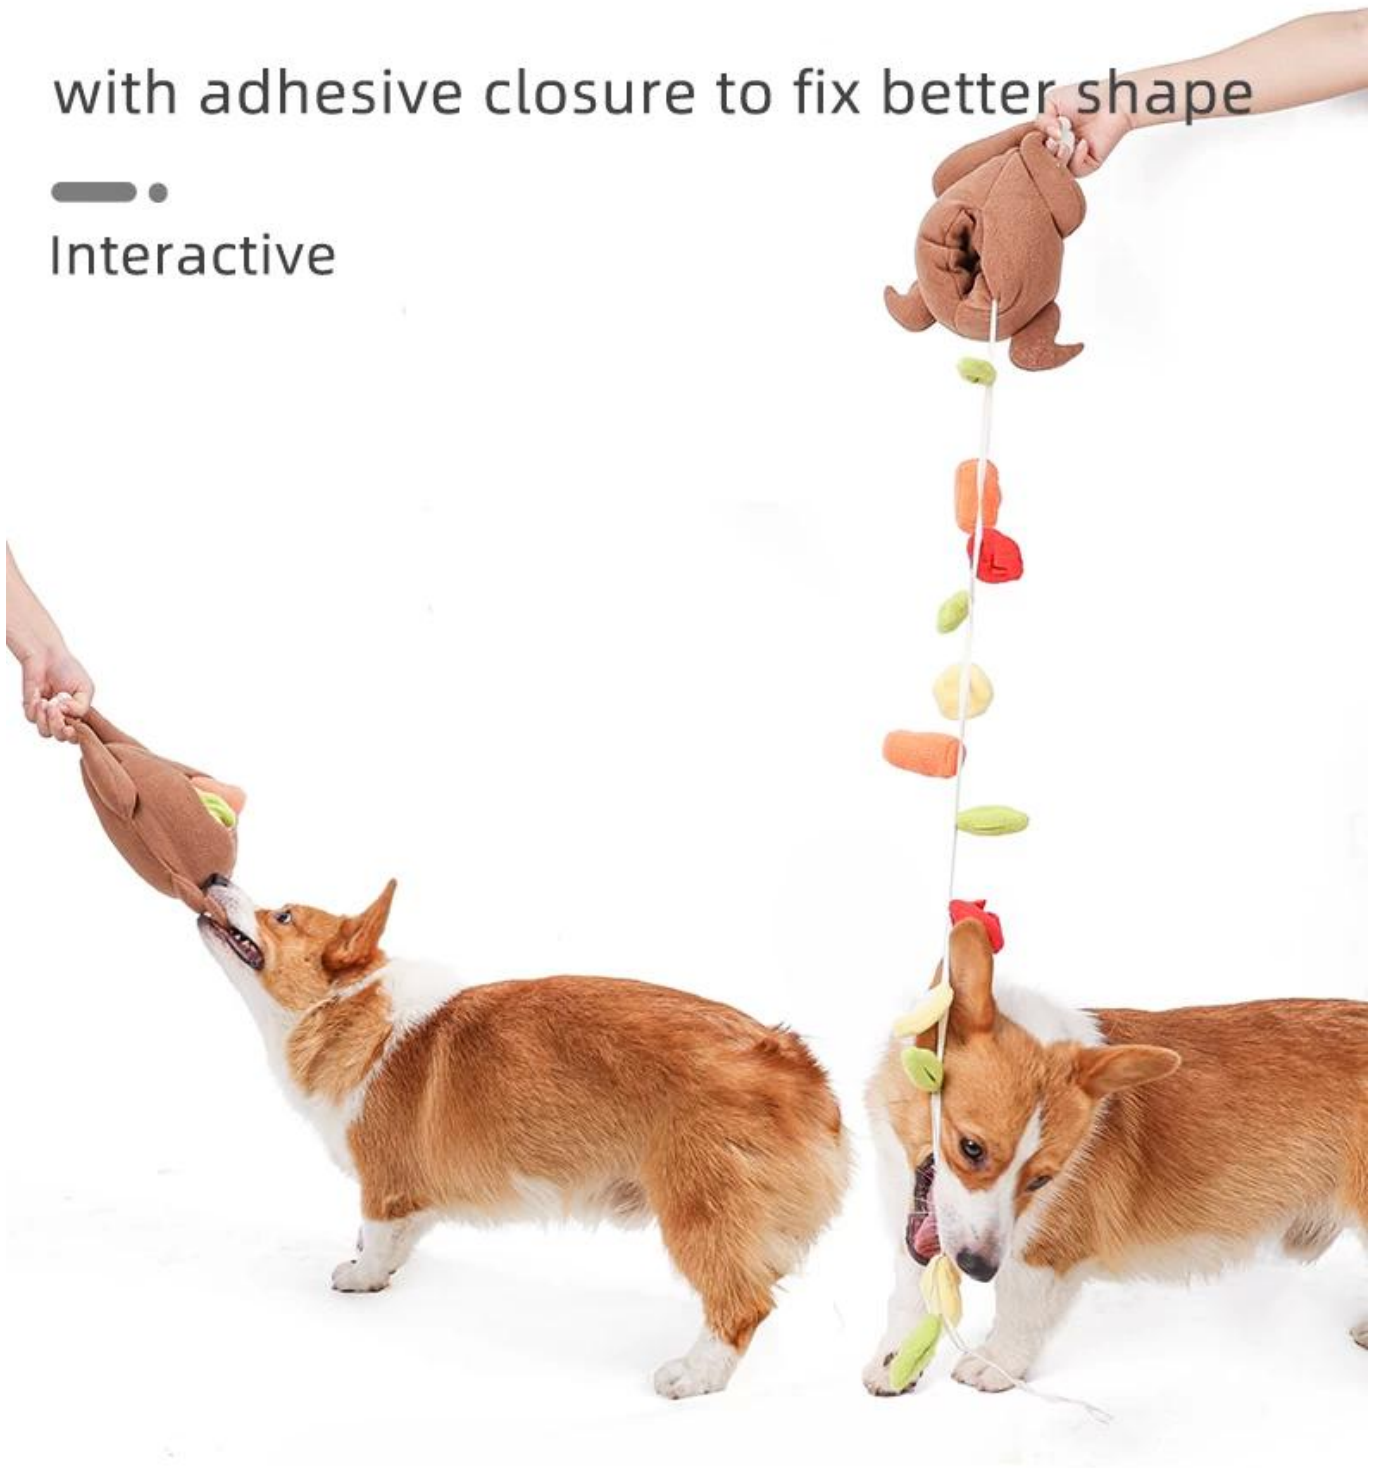

## Roasted Turkey IQ Pet Toys

1. SNUFFLING TRAINING : sewn in small pockets of vegetable, eggs, carrots, tomatoes inside the stomach for hiding treats or foods , your dog will be excited to search for .
2. HAVE FUN: this snuffle dog toy is in roasted turkey design , and with squeaker inside to attract your dog's attention.
3. E-CO FRIENDLY : This toy is made fleece, cotton webbing fabric , soft and eco friendly , no harmful for pets
4. USEFUL: Ideal pet toys for your pet's chewing or daily training , just put the dog foods or treats inside the stomach and hide inside the small pockets , and let your dog snuffle them and enjoy the healthy slow eating process.
5. WASHABLE : machine washable by 30 degree

# How to use Snuffle Toy Mat

1.Hide the food

2.Press squeakers

3.Let the dog play

4.And interact with dog

---

Sewn in small pockets of vegetable, eggs, carrots, tomatoes inside the stomach for hiding treats or foods, your dog will be excited to search for.

with adhesive closure to fix better shape

Interactive

## Multi areas for hiding pet treats or foods

**Eco soft fleece, polyester stuffing**

With squeaker inside can use as pet chew toy

with small pocket of carrots,tomatoes,vegetable,  
egges inside the stomach of this roasted turkey,  
connected with cotton straps