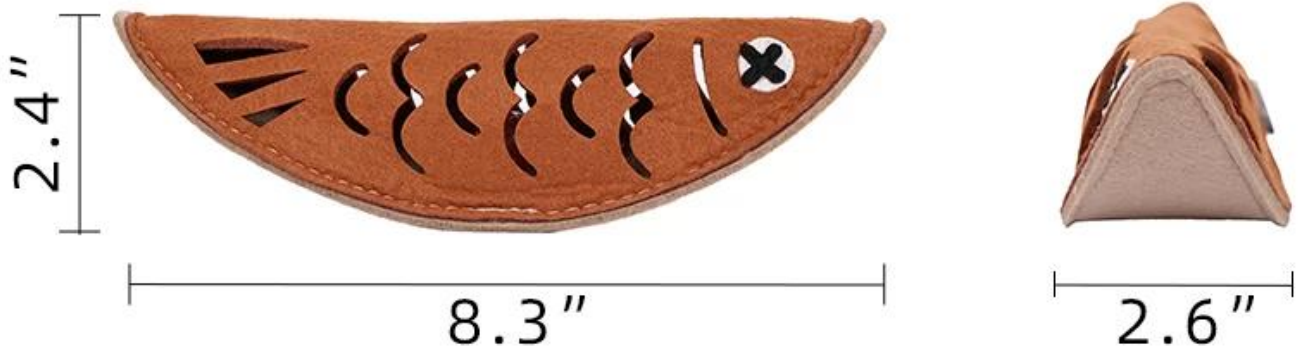

Roast Fish Shape Pet Snuffle Toy

Product function / characteristics:

- 1.[Material] The Snuffle Toy is mainly made of Eco-friendly thicken felt fleece. Durable for chewing and playing.
- 2.[Using] Hide some food or kibbles inside the food hiding places. The felt fleece is soft enough to offer comfortable feelings to pets when they take snuffle training.
To Cats, we can soak the snuffle toy in catnip water and after it dries, it can be used as a catnip toy.
- 3.[Design] It's designed with the geometry shape of roast fish. The arc-shaped bottom shakes when pets play with the toy. The bells inside jingle and draw pets attention, which adds up more fun to pets.
- 4.[Interactive] It's an ideal interactive toy between pets and owners. A toy for Boredom relief and IQ training to pets.
- 5.[Funny] Interesting Searching releases pets' stress. The toy as a slow feeder can form pets good habit of slow eating. They can also feel happy and excited during the course of snuffle and search.

Roast Fish Shape Pet Snuffle Toy

Snuffle Training

Food Dispensing

IQ Training

Product information

Brand: DogLemi

Name: Roast Fish Shape Pet Snuffle Toy

Item NO: PD60156

Size: 8.3*2.6*2.4 inch

Color: BROWN

Details display

Thickened felt fleece

01

/ Details

Bells jingle inside

02