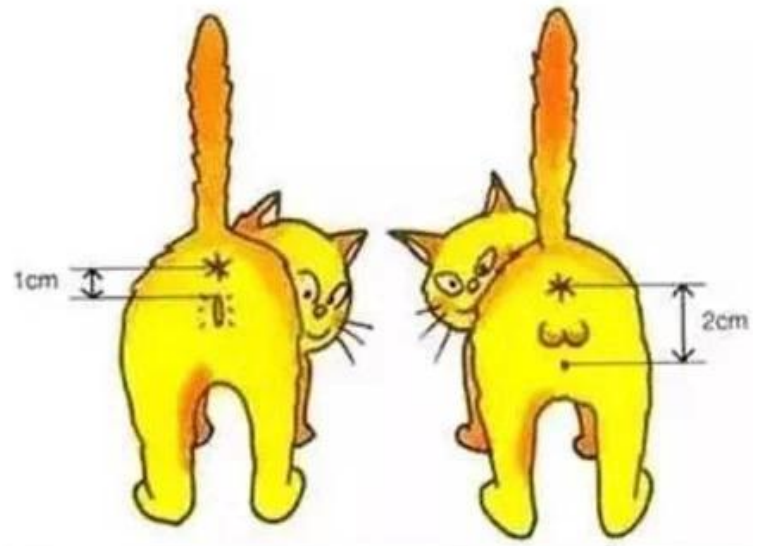

Restoration of stable clothes after cotton

- 🐾 **Alternative to the cone collar**
- 🐾 **Protect cat's wounds and bandages**
- 🐾 **Protect skin diseases**
- 🐾 **Allow use of litter box**
- 🐾 **Protect hotspots**

Product information

Brand: DogLemi

Name: Recovery Cat Suit

Item NO: PC60027

Size: XXS, XS, S, M

Color: Grey

Material: cotton

Size	Neck(cm)	Chest(cm)	Length(cm)	Fit for weight
XXS	24	27	25-30	Kitten
XS	28	34	30-35	Kitten
S	32	39	35-40	3-5kg
M	36	48	40-45	Above 5kg

Details display

QUALITY

01

With exlastic band for adjustable size. Rip collar

QUALITY

02

Nylon velcro

QUALITY

03

Cotton shell

Model show

Packing Details

individual Packing Pic.	Size	Single Weight(g)	Single Packing Size (L*W*H) CM	PC/ctn	GW/ctn (kg)	Mastercarton Size (L*W*H) CM
	XXS	42	11*17*2.5	220	10.2	60*40*50
	XS	75	11*17*2.5	220	17.5	
	S	96	11*17*2.5	220	22.1	
	M	120	12*20.5*3	140	17.8	
Color Carton+Hangtag barcode sticker						