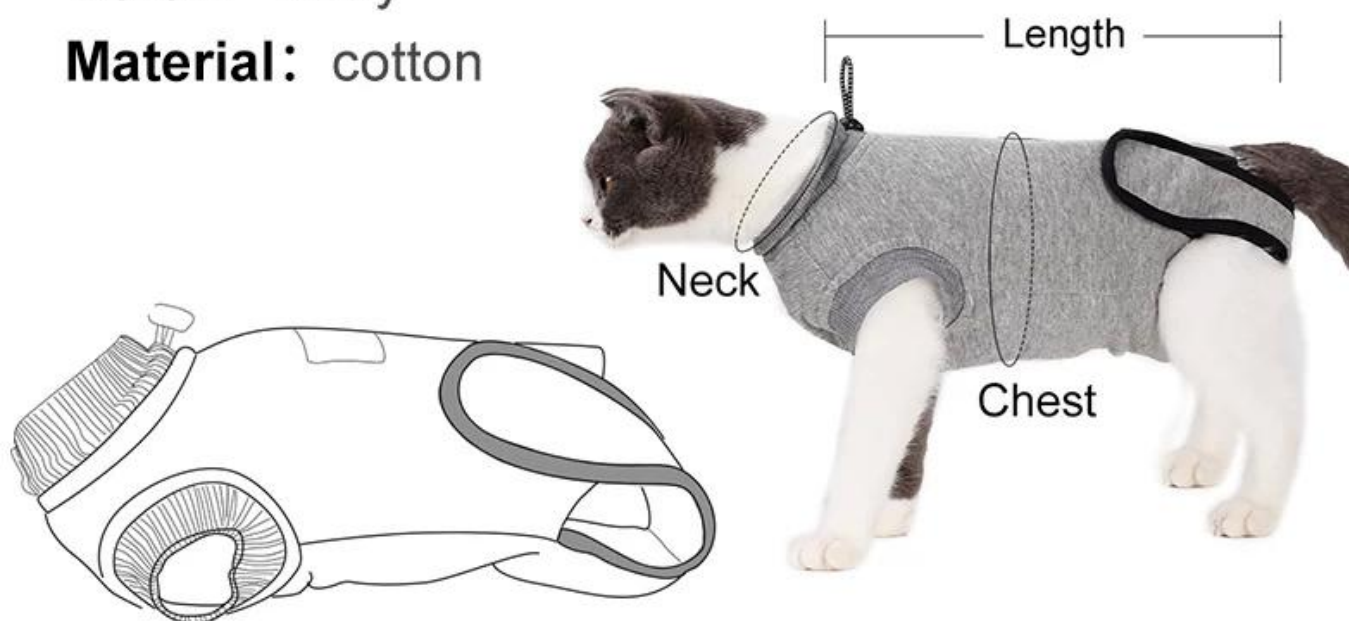

Restoration of stable clothes after cotton

- 🐾 **Alternative to the cone collar**
- 🐾 **Protect cat's wounds and bandages**
- 🐾 **Protect skin diseases**
- 🐾 **Allow use of litter box**
- 🐾 **Protect hotspots**

Product information

Brand: DogLemi

Name: Recovery Cat Suit

Item NO: PC60027

Size: XXS, XS, S, M

Color: Grey

Material: cotton

Size	Neck(cm)	Chest(cm)	Length(cm)	Fit for weight
XXS	24	27	25-30	Kitten
XS	28	34	30-35	Kitten
S	32	39	35-40	3-5kg
M	36	48	40-45	Above 5kg

Details display

QUALITY

01

With exlastic band for adjustable size. Rip collar

QUALITY

02

Nylon velcro

QUALITY