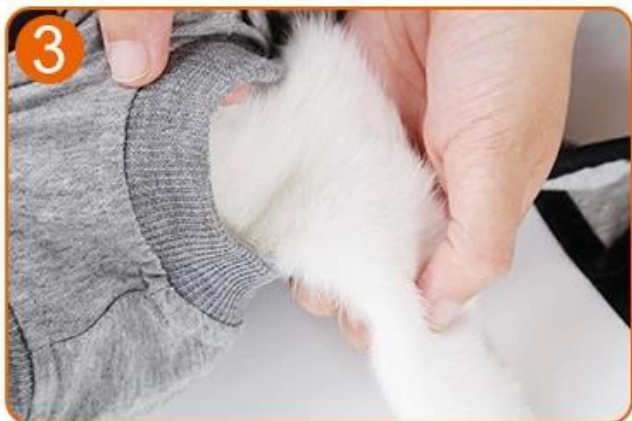

Restoration of stable clothes after cotton

- 🐾 **Alternative to the cone collar**
- 🐾 **Protect cat's wounds and bandages**
- 🐾 **Protect skin diseases**
- 🐾 **Allow use of litter box**
- 🐾 **Protect hotspots**

Product information

Brand: DogLemi

Name: Recovery Cat Suit

Item NO: PC60027

Size: XXS, XS, S, M

Color: Grey

Material: cotton

Size	Neck(cm)	Chest(cm)	Length(cm)	Fit for weight
XXS	24	27	25-30	Kitten
XS	28	34	30-35	Kitten
S	32	39	35-40	3-5kg
M	36	48	40-45	Above 5kg

Details display

QUALITY

01

With exlastic band for adjustable size. Rip collar

QUALITY

02

Nylon velcro

QUALITY