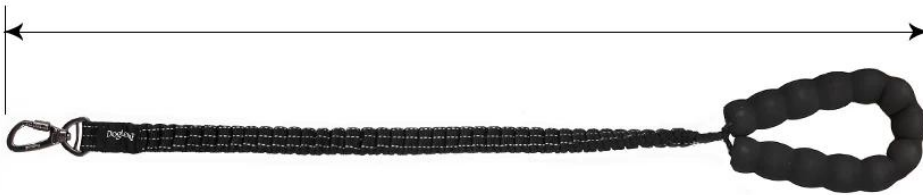

Explosion-proof cushioning traction rope

Product Features / Features:

1. Durable: high quality crack-resistant nylon woven fabric, durable
2. Safety: with zinc alloy lock, 100% safety lock, durable and not rust, Doglemi laser logo
3. Reflective: Ribbon with 3 reflective stripes, highly visible and safe in the dark
4. Shock-absorbing and explosion-proof: The buffer belt can extend and absorb the impact, and the elastic cushioning design can protect the impact of your dog's sudden start and stop.
- 5.2 comfortable handles: NBR matte handle, light hand feel, non-slip shock absorption, hyena does not hurt the hand
6. This cushioning type of traction rope is suitable for medium and large dogs, and it is explosion-proof and shock-absorbing, which makes it easier for you to walk your dog!

DogLemí®

Anti Shock Bungee Dog Leash

🐾 High elastic 🐾 Strong 🐾 Comfort

MIN:73cm

MAX:110cm

DogLemi®