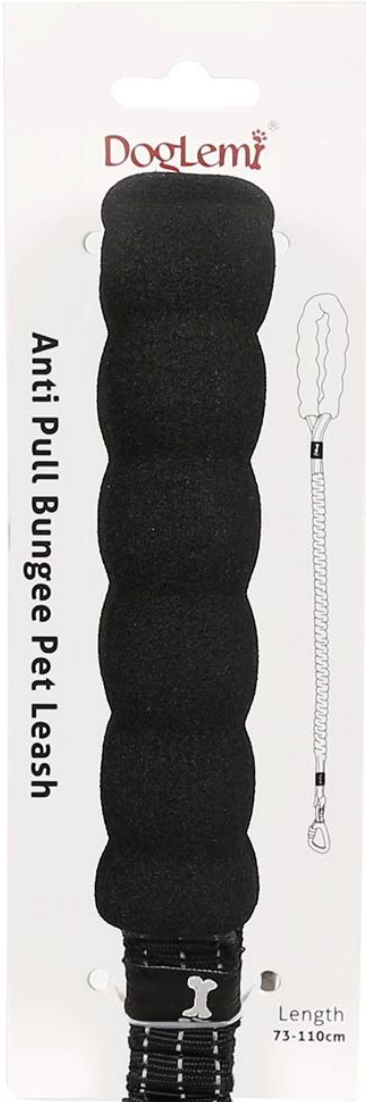

Explosion-proof cushioning traction rope

Product Features / Features:

1. Durable: high quality crack-resistant nylon woven fabric, durable
2. Safety: with zinc alloy lock, 100% safety lock, durable and not rust, Doglemi laser logo
3. Reflective: Ribbon with 3 reflective stripes, highly visible and safe in the dark
4. Shock-absorbing and explosion-proof: The buffer belt can extend and absorb the impact, and the elastic cushioning design can protect the impact of your dog's sudden start and stop.
- 5.2 comfortable handles: NBR matte handle, light hand feel, non-slip shock absorption, hyena does not hurt the hand
6. This cushioning type of traction rope is suitable for medium and large dogs, and it is explosion-proof and shock-absorbing, which makes it easier for you to walk your dog!

DogLemí®

Anti Shock Bungee Dog Leash

🐾 High elastic 🐾 Strong 🐾 Comfort

MIN:73cm

MAX:110cm

DogLemi®