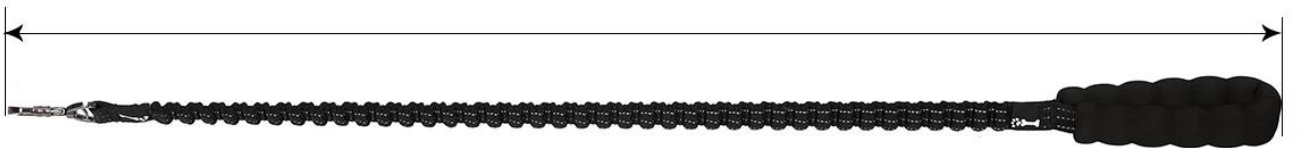

Explosion-proof cushioning traction rope

Product Features / Features:

1. Durable: high quality crack-resistant nylon woven fabric, durable
2. Safety: with zinc alloy lock, 100% safety lock, durable and not rust, Doglemi laser logo
3. Reflective: Ribbon with 3 reflective stripes, highly visible and safe in the dark
4. Shock-absorbing and explosion-proof: The buffer belt can extend and absorb the impact, and the elastic cushioning design can protect the impact of your dog's sudden start and stop.
- 5.2 comfortable handles: NBR matte handle, light hand feel, non-slip shock absorption, hyena does not hurt the hand
6. This cushioning type of traction rope is suitable for medium and large dogs, and it is explosion-proof and shock-absorbing, which makes it easier for you to walk your dog!

DogLemí®

Anti Shock Bungee Dog Leash

🐾 High elastic 🐾 Strong 🐾 Comfort

MIN:73cm

MAX:110cm

DogLemi®