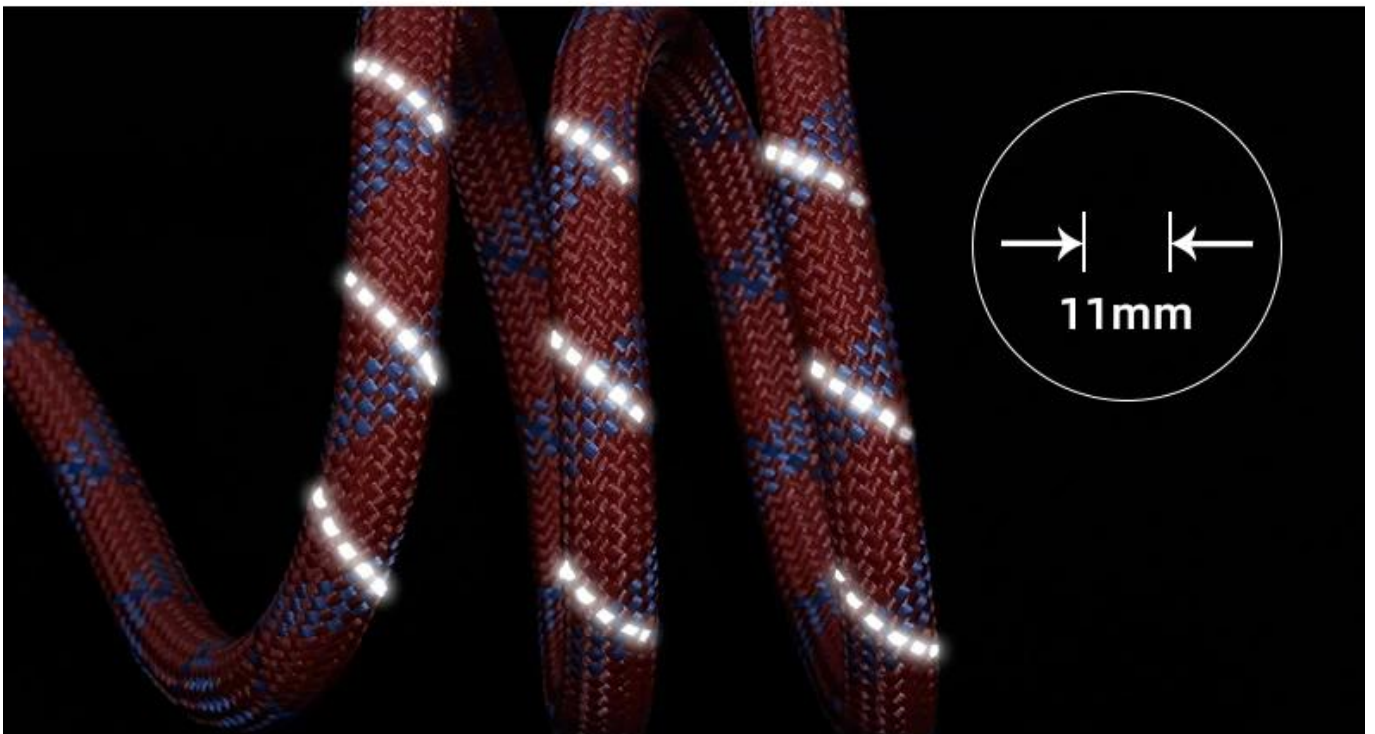

Round dog leash

Product Features / Features:

1. Reflecting : with reflecting stitching in the rope , safety walking your dog in dark
2. Durable : 11mm dia. nylon webbing , soft and strong
3. Hand Free : with easy control padded handle , walking your dog with relax and confort
4. Safety Hook with lock : premium chrome hook with safety lock
5. Quick Release Handle with closure for emergency

■
Durable and Reflecting

■
Easy Control Handle

■
Hands free

Quick released design with closure

Quick released design with closure

LOCK

UNLOCK

UNLOCK

LOCK

Safety Hook with lock :
premium chrome hook with safety lock

Soft NBR handle grap

Reflecting nylon rope

Laser logo hook with lock