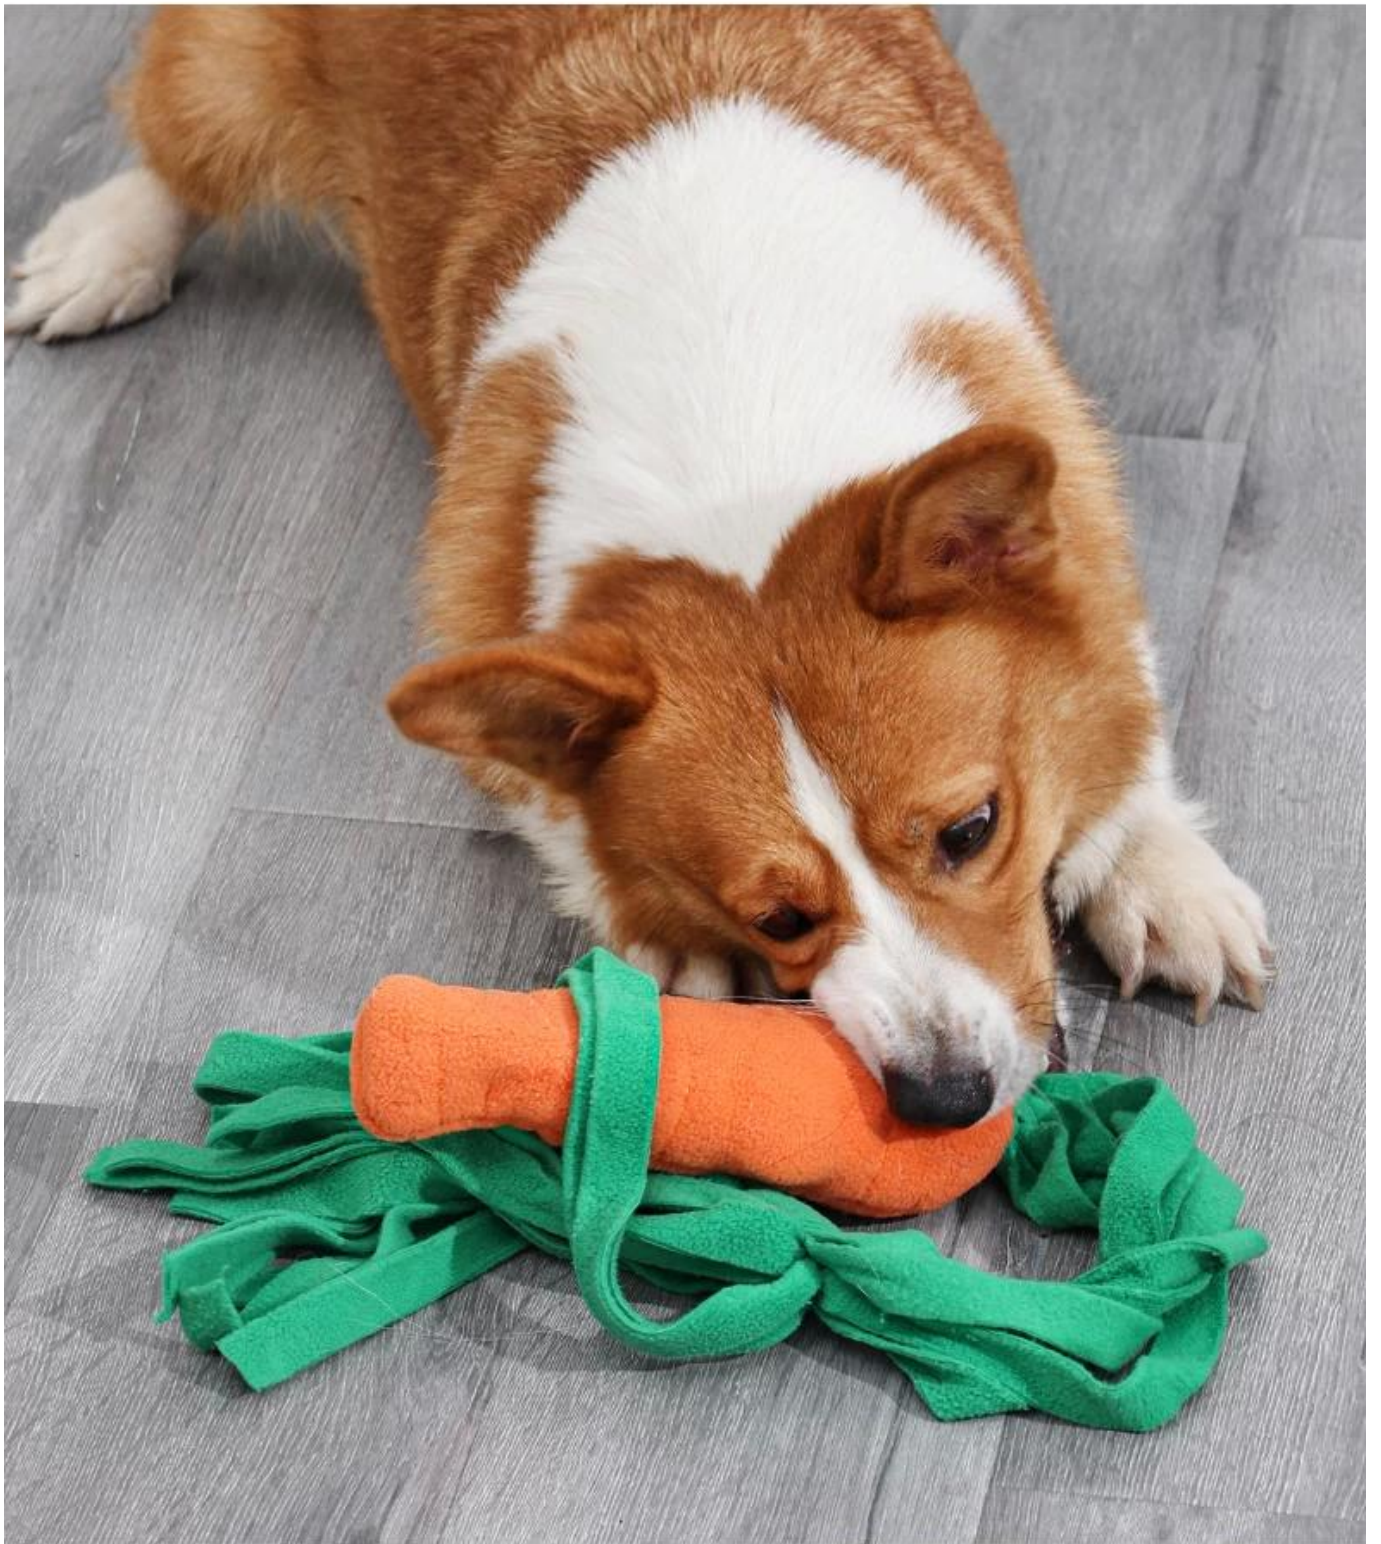

Pulling Leaves Carrot Design Dog Snuffle Toy

Product function / characteristics:

- 1.[Material] The Carrot Design Pulling IQ Snuffle Toy is mainly made of polar fleece, which makes it soft and comfortable. Thick and solid texture makes it durable for chewing and playing.
- 2.[Design] Lifelike Carrot Design resembles the colors of nature. The design stimulates dog's nature and curiosity to hunt and search.
- 3.[Dog's Training] The Carrot is a fantastic tool for dogs. It can lead little puppy to make a sound, it can offer snuffle training to dogs and it can be a chewing toy for dogs to grind teeth and get some cleaning inside mouth.
- 4.[Food Hiding] The Leaves on the top of the toy offers food hiding places between the gaps. The carrot design itself suits the topic of feeding and snuffle training. It offers visual and taste enjoyment to dogs.
- 5.[Snuffle Training] It's rich in food hiding places, so it offers multi-dimensional snuffle training to dogs. We can just hide the dog food between the leaves and also hide the food inside the carrot. Different levels for dogs snuffle training. It's indeed a challenge for them about the snuffle training.
- 6.[Release Energy] Snuffle training helps release dogs' extra energy and pressure. Dogs may release their energy on destruction to furniture, but such a snuffle toy can relieve their boredom by feeding and snuffle training. During their playing with the toy, they chew it, which is also a way of cleaning their teeth and mouth.
- 7.[Pet Companion] The toy is also a companion to dogs when they are alone at home. Dogs relieve their boredom and get excited with such a snuffle toy.

04

/ Details

PRODUCT SHOT

--

About packaging

Packing list: Hangtag + barcode sticker +PP bag