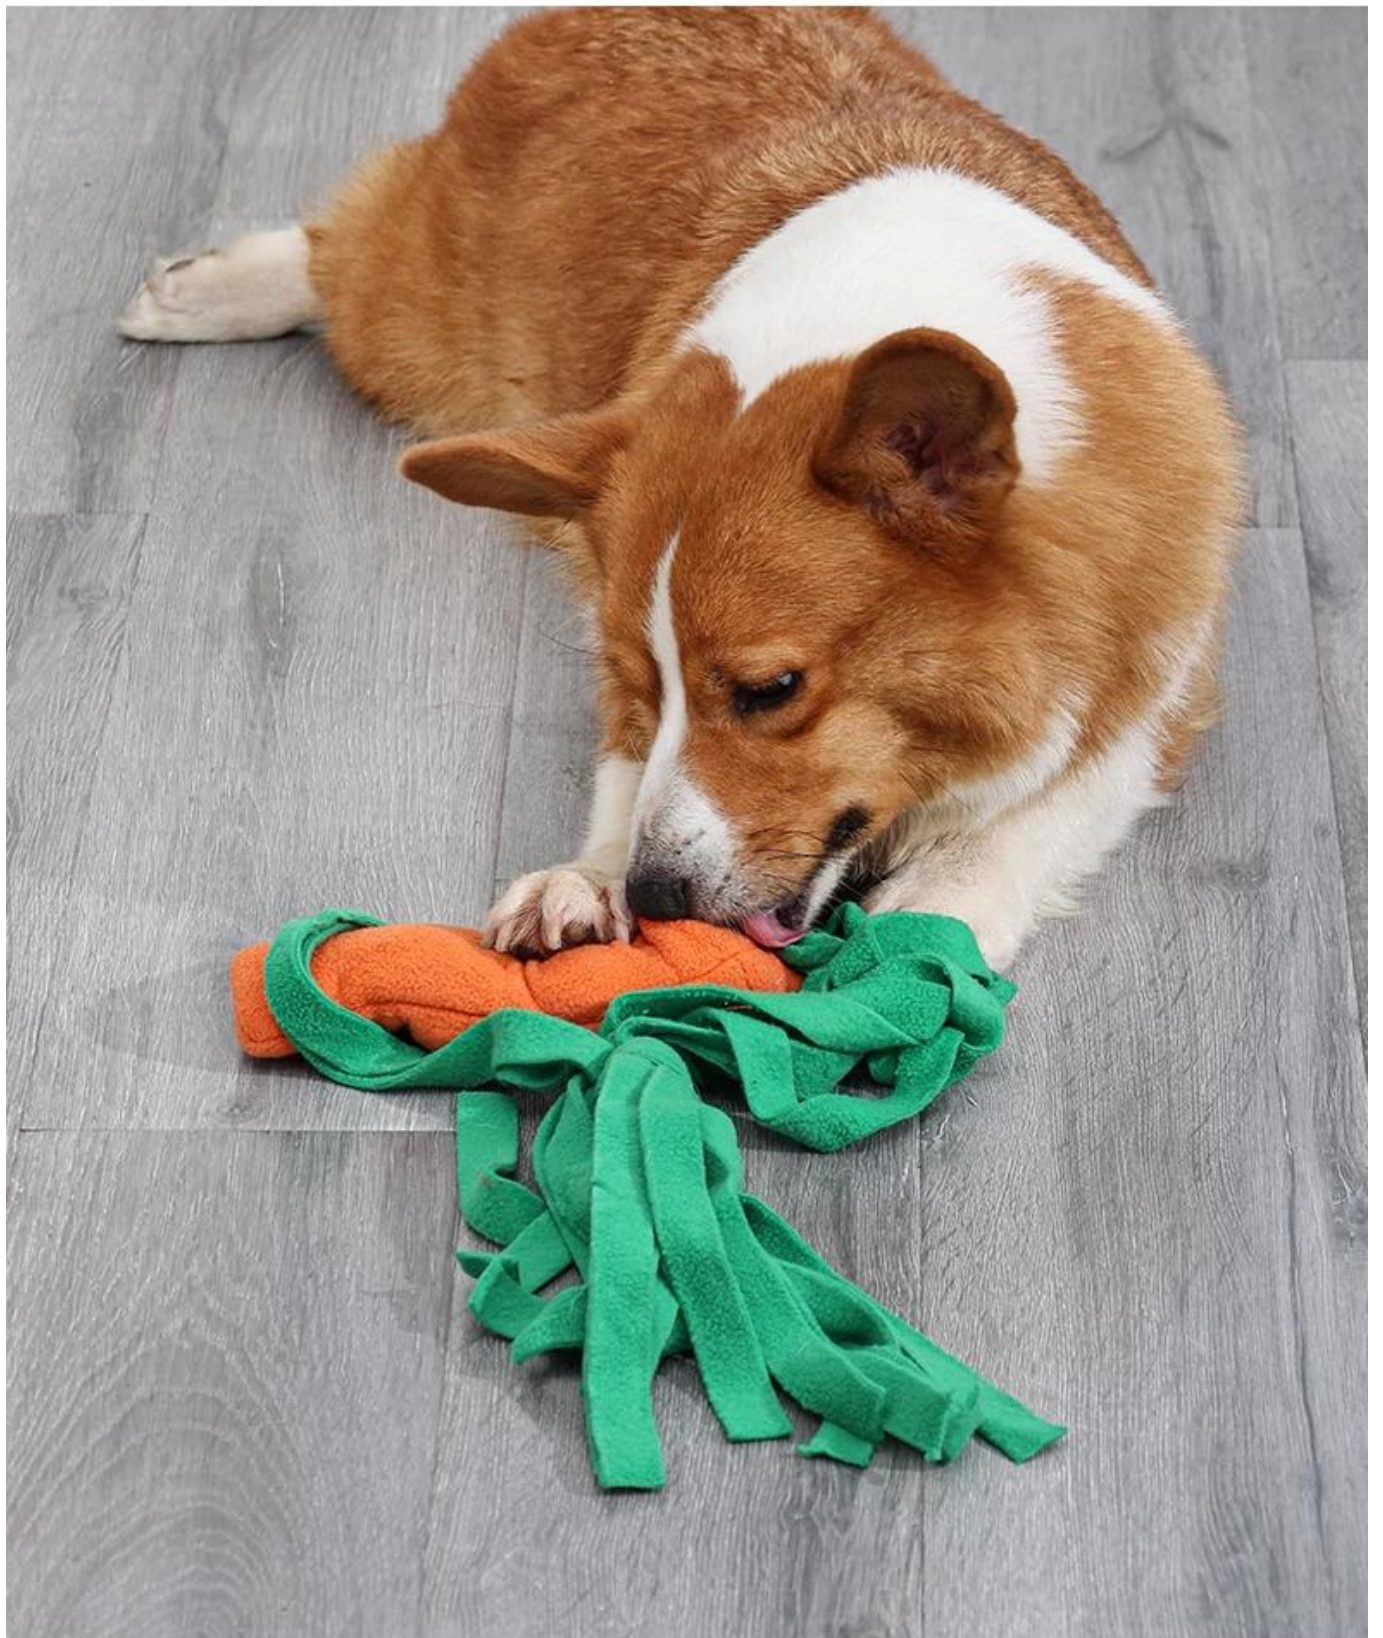

Pulling Leaves Carrot Design Dog Snuffle Toy

Product function / characteristics:

- 1.[Material] The Carrot Design Pulling IQ Snuffle Toy is mainly made of polar fleece, which makes it soft and comfortable. Thick and solid texture makes it durable for chewing and playing.
- 2.[Design] Lifelike Carrot Design resembles the colors of nature. The design stimulates dog's nature and curiosity to hunt and search.
- 3.[Dog's Training] The Carrot is a fantastic tool for dogs. It can lead little puppy to make a sound, it can offer snuffle training to dogs and it can be a chewing toy for dogs to grind teeth and get some cleaning inside mouth.
- 4.[Food Hiding] The Leaves on the top of the toy offers food hiding places between the gaps. The carrot design itself suits the topic of feeding and snuffle training. It offers visual and taste enjoyment to dogs.
- 5.[Snuffle Training] It's rich in food hiding places, so it offers multi-dimensional snuffle training to dogs. We can just hide the dog food between the leaves and also hide the food inside the carrot. Different levels for dogs snuffle training. It's indeed a challenge for them about the snuffle training.
- 6.[Release Energy] Snuffle training helps release dogs' extra energy and pressure. Dogs may release their energy on destruction to furniture, but such a snuffle toy can relieve their boredom by feeding and snuffle training. During their playing with the toy, they chew it, which is also a way of cleaning their teeth and mouth.
- 7.[Pet Companion] The toy is also a companion to dogs when they are alone at home. Dogs relieve their boredom and get excited with such a snuffle toy.

04

/ Details

PRODUCT SHOT

--

About packaging

Packing list: Hangtag + barcode sticker +PP bag