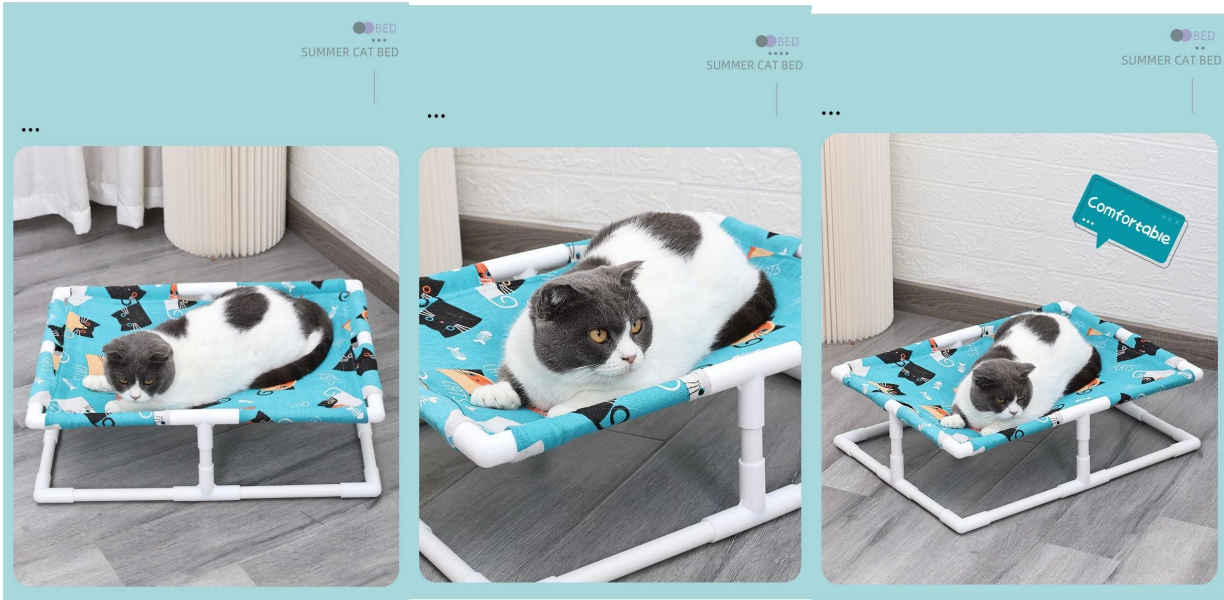

Product functions/features:

PRODUCT INFORMATION

BED
SUMMER CAT BED

Brand
DogLemi

Item NO.
PC50035

Name
Summer Cat Bed

Material
PVC+Linen Fabric

Machine Washable

BED
SUMMER CAT BED

Can be foldable and portable

BED
SUMMER CAT BED