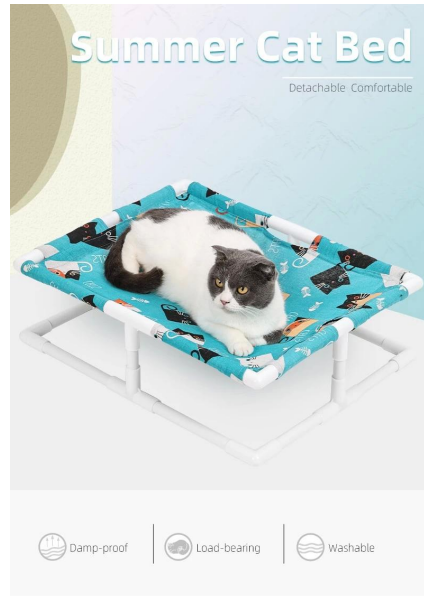

Product functions/features:

PRODUCT INFORMATION

BED
SUMMER CAT BED

Brand
DogLemi

Item NO.
PC50035

Name
Summer Cat Bed

Material
PVC+Linen Fabric

Machine Washable

BED
SUMMER CAT BED

Can be foldable and portable

BED
SUMMER CAT BED