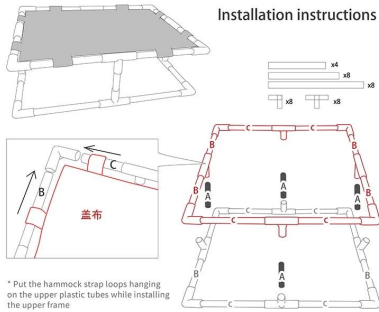

Product functions/features:

PRODUCT INFORMATION

BED
SUMMER CAT BED

Brand
DogLemi

Item NO.
PC50035

Name
Summer Cat Bed

Material
PVC+Linen Fabric

Machine Washable