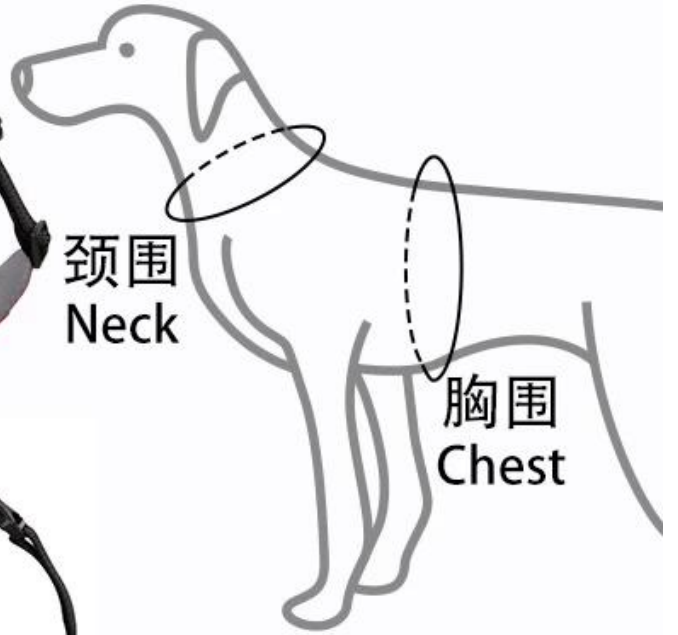

Explosion-proof vest style chest back cover

Product Features / Features:

1. Nylon fabric, durable and non-sticky, easy to clean;
2. The interior is filled with 5MM environmentally-friendly solid foam, which has the function of shockproof cushioning, which is soft and more comfortable;
3. Close to the skin part of the dog, using a breathable inner mesh cloth, the heat is not stuffy, the dog is cool and comfortable;
4. With plastic D buckle, you can hang pet cards to prevent loss;
5. Nylon webbing, durable, webbing and vests are added to the reflective design, and it is safer to walk during the rainy season at night;
6. D buckle can hook the dog's traction buckle, portable design supports close control dog
7. Japanese word buckle supports neck and chest adjustment, which is more suitable for dogs; it is convenient and quick to use X-type reinforcement buckle;
8. Focusing on the details, the webbing can be freely shuttled through the vest channel, and the reinforced straps are added between the webbing and the vest straps. Make this chest back sleeve more resistant to pulling, so that you can accompany your friends for a long time;

DogLemí[®]

DogLemi®

DogLem®

DogLemz[®]

DogLemz[®]

SIZE	S	M	L	XL
颈围 (cm) Neck	30-46	36-58	42-68	50-82
胸围 (cm) Chest	44-56	46-68	56-78	64-92