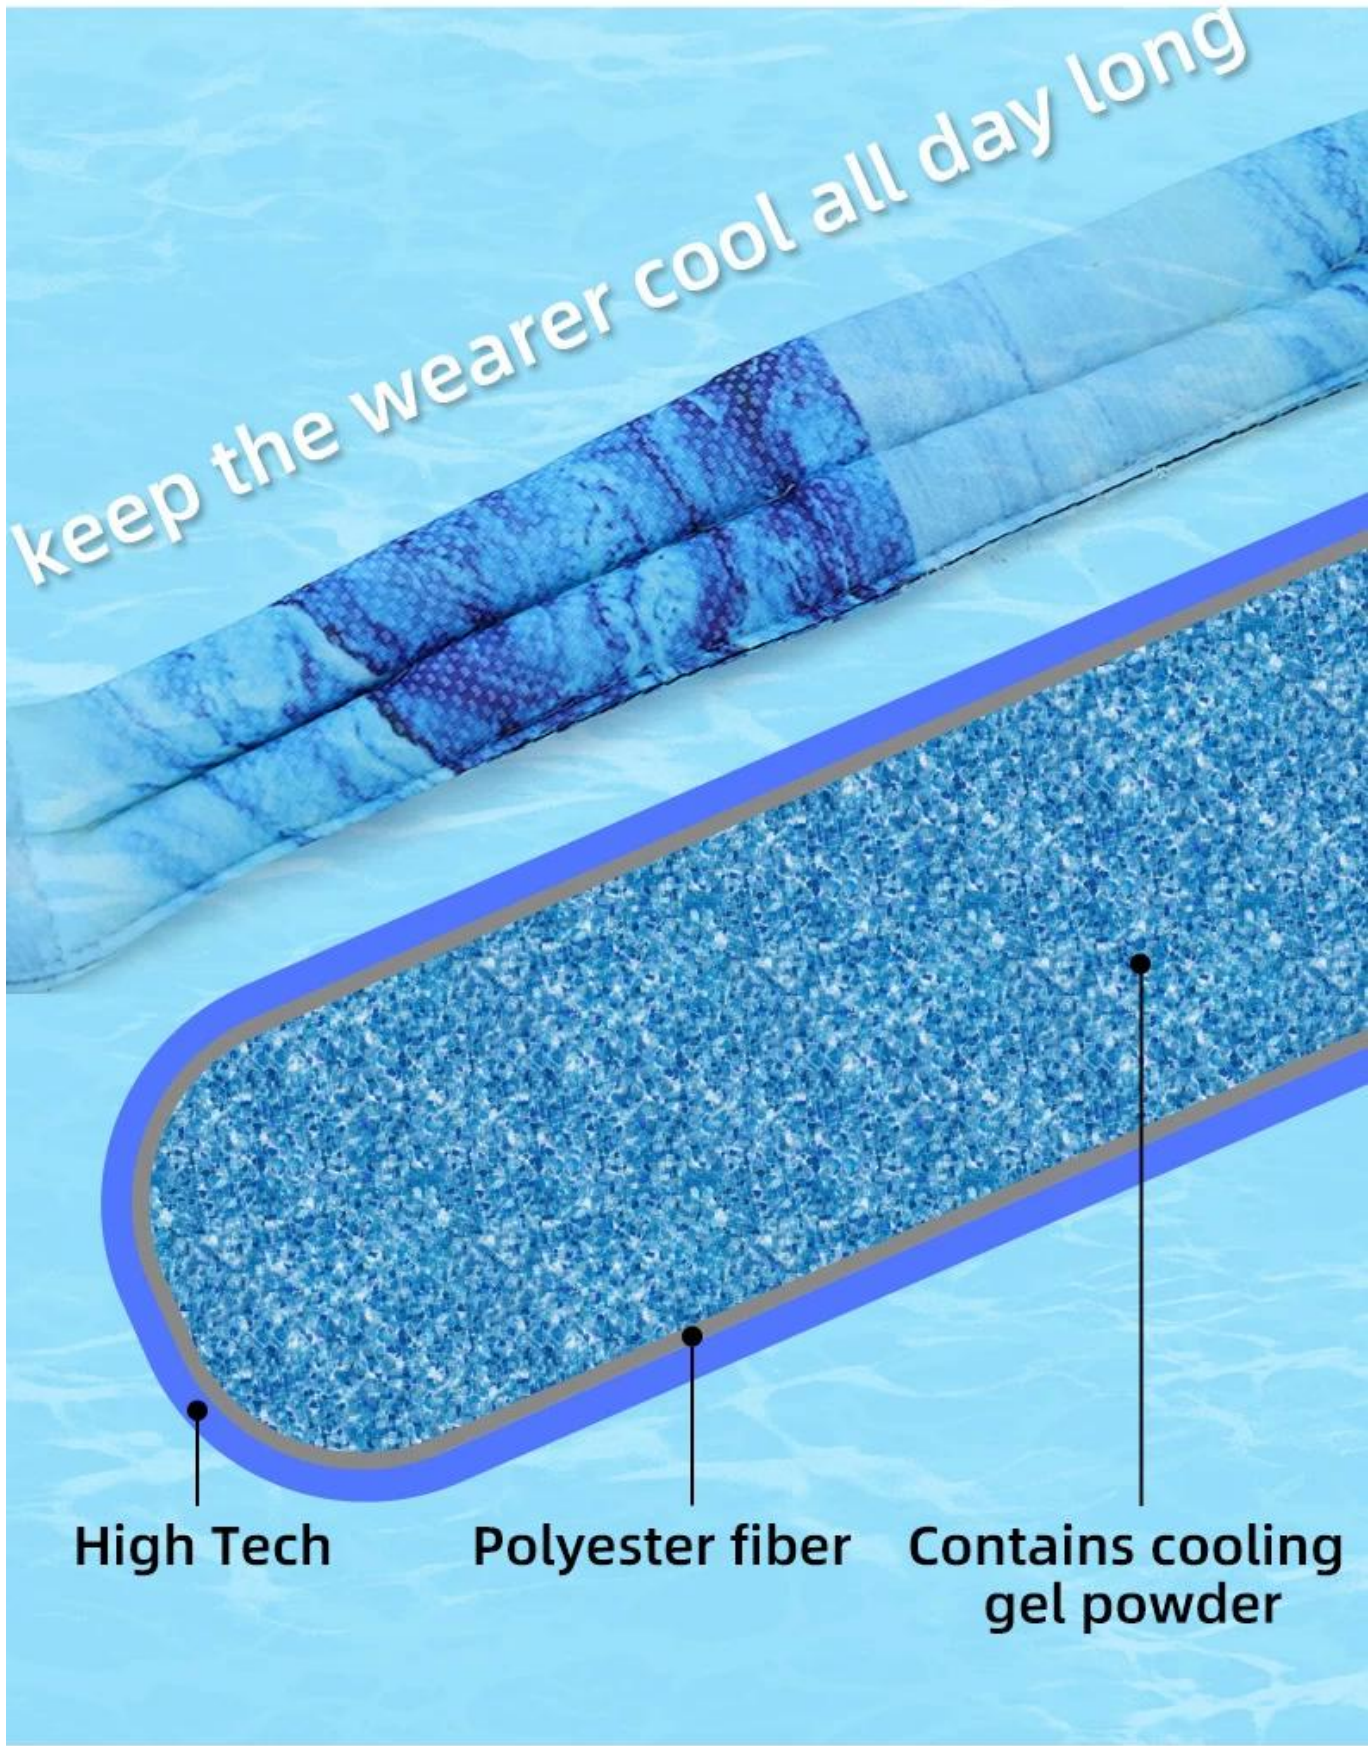

## Product function / characteristics:

1. MATERIAL : with breathable mesh instant cooling fabric , soft and comfortable . Contains of ice crystal power inside .
2. Adjustable sizes for fitting different dog breeds

## Use tips :

Just soak the bandana in cold water and wring out, and the cooling crystals activate, staying hydrated for several days.

You can also put into refrigerator to get better cooling effect .

The High Tech Instant cooling fabric provides comfort around your dog's neck, while the super-absorbent cooling crystals retain moisture to keep the wearer cool all day long.

# Pet Cooling Gel Neck Band

COLDING

COMFORTABLE

BREATHABLE

DRIPPING WET

Keep the wearer cool all day long

High Tech

Polyester fiber

Contains cooling gel powder