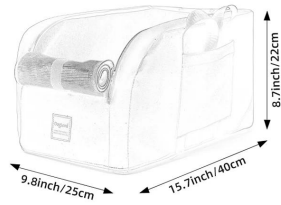

Measure your pet before purchase

inner size: 13.4*7.1*6.7 inch(34*18*17cm)