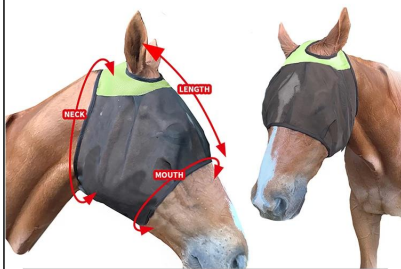

SIZE	LENGTH	NECK	MOUTH
M	43	86-96	67-76
L	50	94-103	70-76
XL	53	104-113	77-83

BRAND: DogLemi **NAME:** Masks for Horse(On Ear)

ITEM ID: PD60128 **COLOR:** Black Grey/ Blue Black/

SIZE: M, L, XL **COLOR:** Pink Black/ Yellow Blue

MATERIAL: Polyester