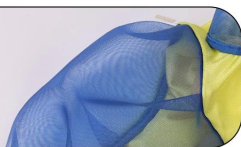

Mesh Fabric on Ear, bug proof and fashionable

Elastic fabric for easy on/off