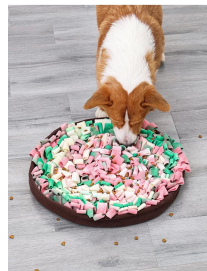

Model display