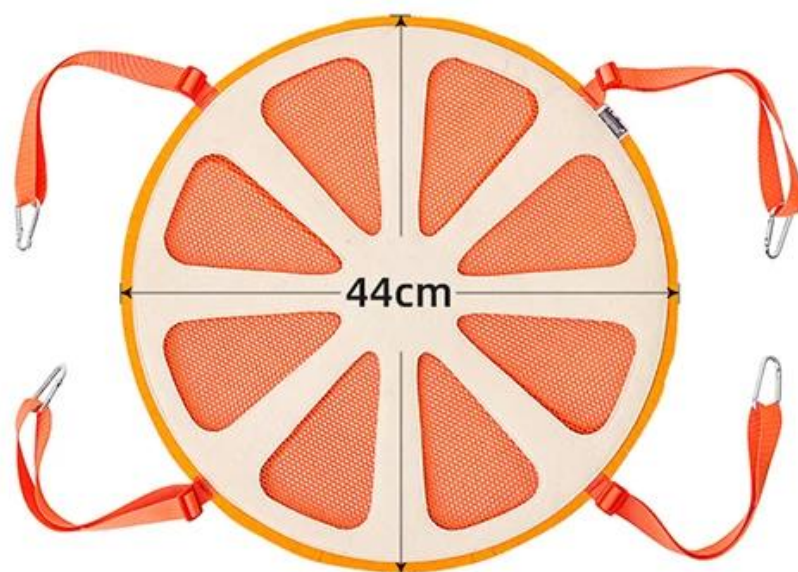

## **Product features / characteristics:**

1. Felt fabric, comfortable dating;
2. Double layer 3mm ultra-thick felt cloth, 1.5mm thickened mesh, total thickness of 7.5mm, the material is firm, the hammock is hard, it is easy to enter, more hard than the soft fabric;
3. Cutout the mesh design, refreshing and breathable;
4. Adjusting Nylon webbed design, not durable, and is suitable for more occasions (large cat cages, display cabinets, cat climbs, partial tables, etc.);
5. Aluminum alloy hooks, more strengthened;
- 6 Fresh orange design, let pet supplies are more than just supplies, but also a home decoration.

## 产品信息

Product information

织带最短：28cm

织带最长：49cm

包装图

手工测量尺寸可能存在2-3cm差异，敬请谅解！

品 牌：多乐米 (DogLemi)

名 称：橙子猫吊床

款 号：PD50090

颜 色：橙色

尺 寸：44x44CM (建议4kg以内猫使用)

材 质：聚酯纤维

### 织带可调节

适合更多场景使用  
如大型猫笼、展示柜、  
猫爬架、部分餐桌等。

02

/ Details