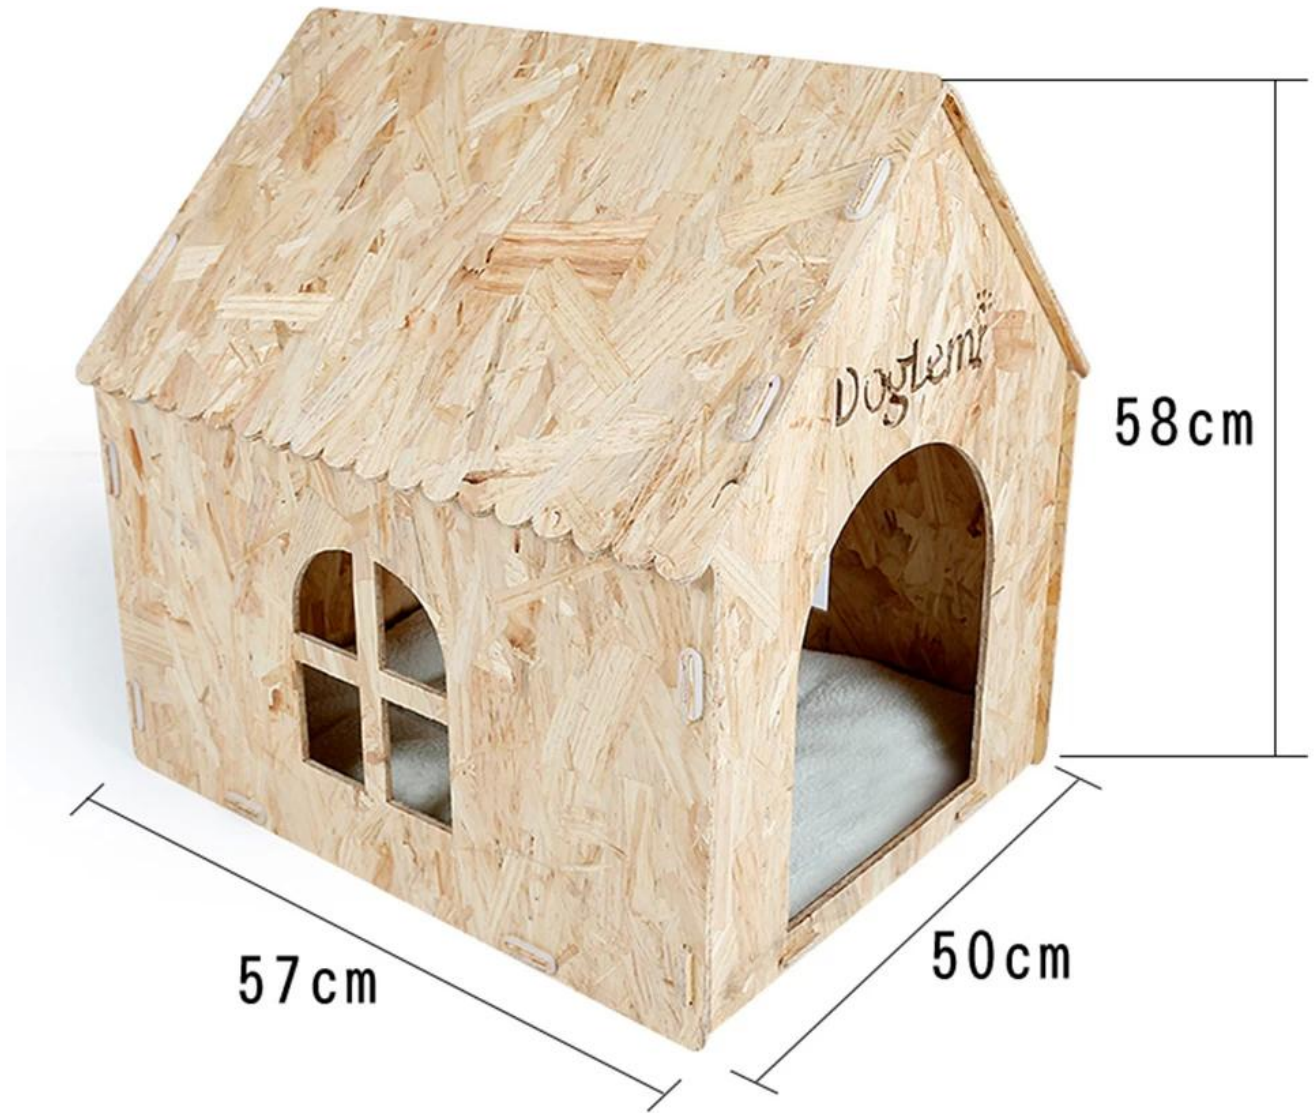

Ozon Pine Dog House

Product Features / Features:

1. The cat litter material uses 7MM thick European pine wood, the environmental protection level meets the European import standard, and the structure is stable and not easy to be deformed;
2. The cat litter is assembled from detachable 7 plates, which is easy to install and convenient to store;
3. The kennel is matched with a mat, one side is warm winter lambskin, and the other side is fresh and non-sticky oxford cloth;
4. After assembly, use rubber ring to fix, the kennel is firmer;
5. Front of the hollow doglemilogo, open window design on both sides, back plate dog claw pattern; plate irregular lines, the overall shape is beautiful, the ornamental value is high.

Item No.:PD50023-BU-U
Name:Nature Wooden Pet House
Color:Burlywood
G.W: 6 KG

DogLemr