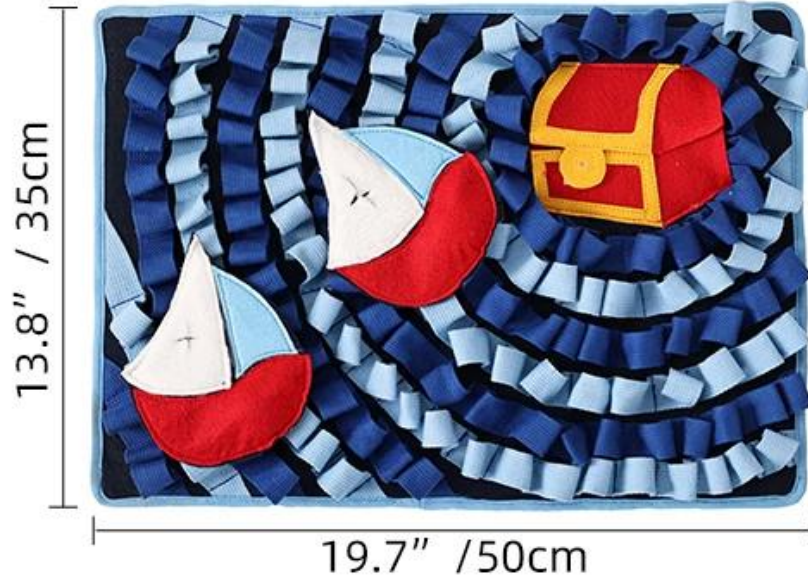

Ocean Hunting Snuffle Mat

Feature/Function:

1. Made of cotton straps and felt material with anti-slip bottom, durable , machine washable;
2. This mat comes with squeakers inside the three-dimensional sailing boat and an openable treasure box for hidden pet foods orl help increasing the difficulty of sniffing and IQ training;
3. Wave straps area for putting pet foods or kibble , let your dog start nosework and slow feed training;
4. Snuffing 10mins=1 hour running , stress release and keep calm

5.Your dog's ideal snuffle training mat bowl instead of normal dog bowl

Ocean Hunting Snuffle Mat

SNUFFLE TRAINING

SLOW FEED

IQ TRAINING

Product information

Brand: DogLemi

Item NO: PD50095

Color: BLUE

Name: Ocean Hunting Snuffle Mat

Size: 19.7x13.8 inch

Material: Polyester+Cotton

Details display

10mins snuffling \approx 1 hour running

 Snuffle Training

 Slow Feed