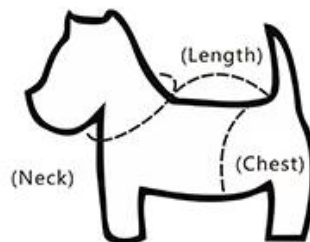

#### Product parameters

Brand: DogLemi

Item NO: PD10023

Name: Dog Life Jacket Vest with  
Extra Padding for Dogs Reflecting

Size: S M L XL

Color: Orange, green

Material: Waterproof nylon + waterproof polyester + pearl cotton

Size(CM)	Neck	Chest	Length	Weight
S	22-32	36-46	27	145g
M	36-52	46-64	35	239g
L	48-62	64-80	40	279g
XL	56-68	80-96	45	334g

Common measurement  
PET / dress method

**Pet clothing for the dog is personal items, given the size of DogLemi advice, please choose according to the actual size of the dog to buy the corresponding size measurement.**