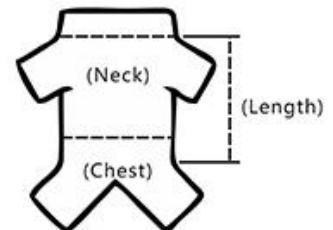

#### Product parameters

Brand: DogLemi

Item NO: PD10023

Name: Dog Life Jacket Vest with  
Extra Padding for Dogs Reflecting

Size: S M L XL

Color: Orange, green

Material: Waterproof nylon + waterproof polyester + pearl cotton

Size(CM)	Neck	Chest	Length	Weight
S	22-32	36-46	27	145g
M	36-52	46-64	35	239g
L	48-62	64-80	40	279g
XL	56-68	80-96	45	334g

Common measurement  
PET / dress method

**Pet clothing for the dog is personal items, given the size of DogLemi advice, please choose according to the actual size of the dog to buy the corresponding size measurement.**