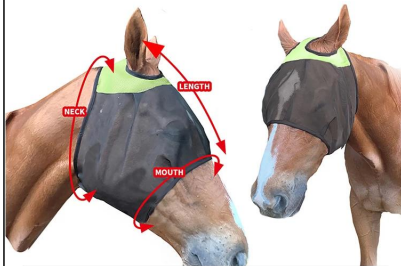

Product information

BRAND: DogLemi **NAME:** Mosquito Masks for Horse
ITEM ID: PD60127 **COLOR:** BLACK
SIZE: M、L、XL **MATERIAL:** polyester

SIZE	LENGTH	NECK	MOUTH
M	43	86-96	67-76
L	50	94-103	70-76
XL	53	104-113	77-83

BRAND: DogLemi **NAME:** Masks for Horse(On Ear)
ITEM ID: PD60128 **COLOR:** Black Grey/ Blue Black/
SIZE: M、L、XL Pink Black/ Yellow Blue
MATERIAL: Polyester