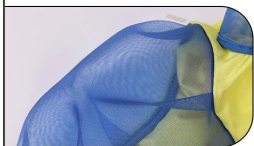

Mesh Fabric on Ear, bug proof and fashionable

Elastic fabric for easy on/off