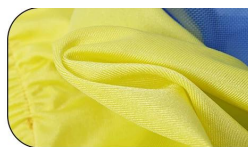

□ M Pony/Cob
□ L Horse
□ XL Warmblood