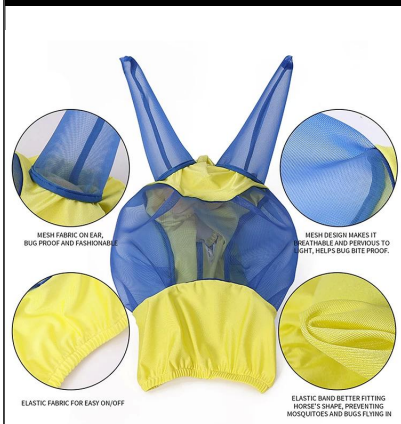

MESH FABRIC ON EAR, BUG PROOF AND FASHIONABLE

ELASTIC FABRIC FOR EASY ON/OFF