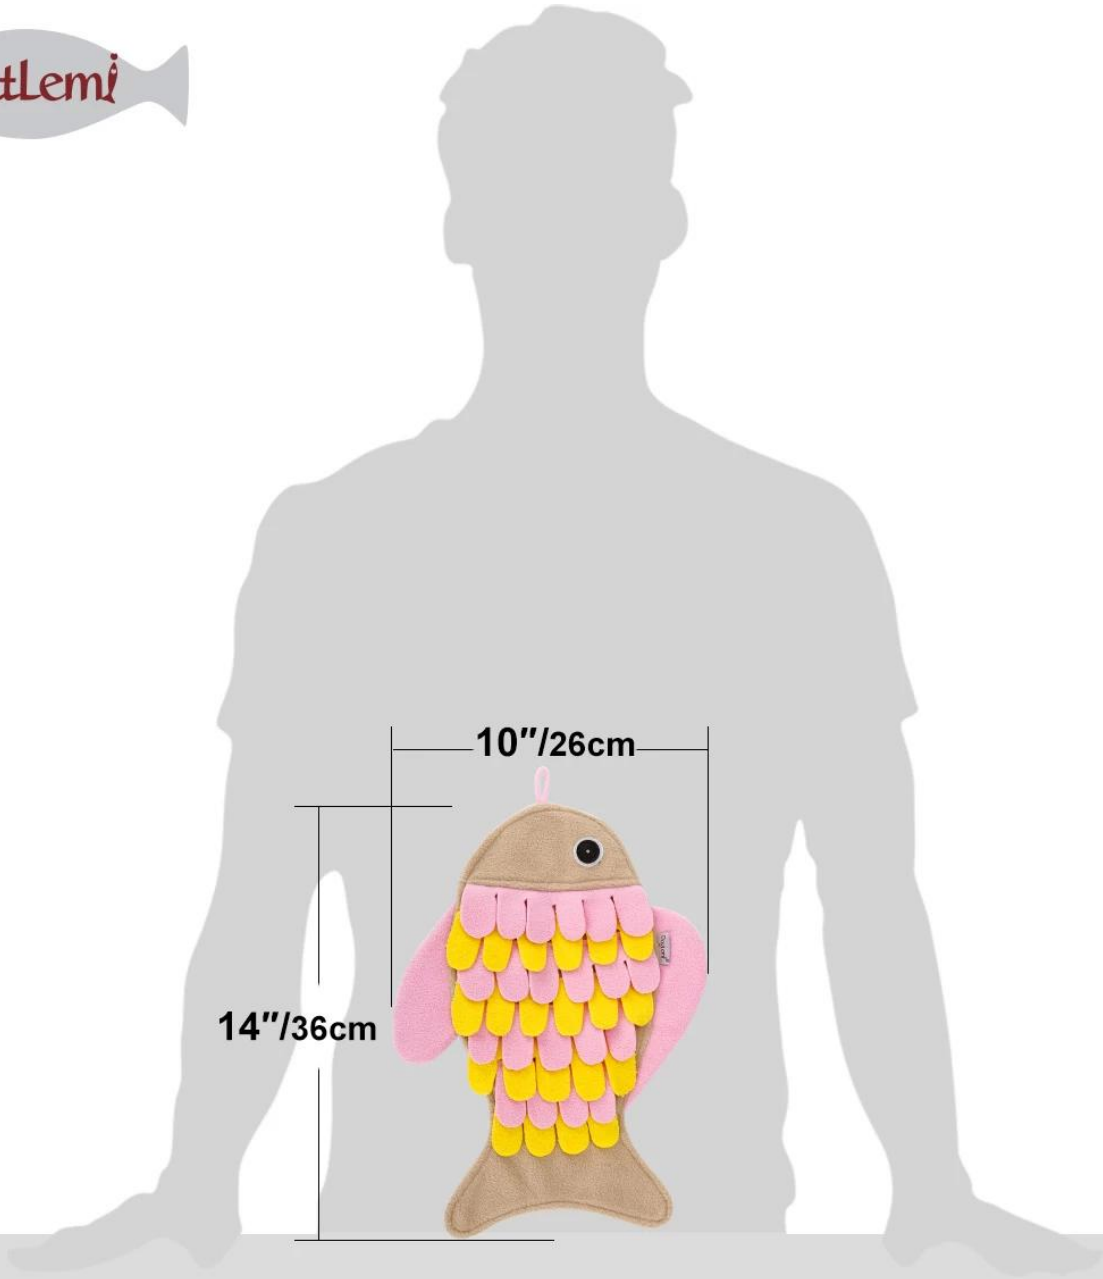

This cute fish design cat mat can help your cats to eat slowly and reduce stress

2. Made of eco friendly Non toxic soft fleece

3. with rustling paper on sides to increase fun of play for this mat

4. Machine washable

5.anti slip bottom

— DogLemi —

Cat Fish Snuffle Mat

🐾 IQ Training Snuffling

🐾 Rustling Sound

🐾 Play Mat

10''/26cm

14''/36cm