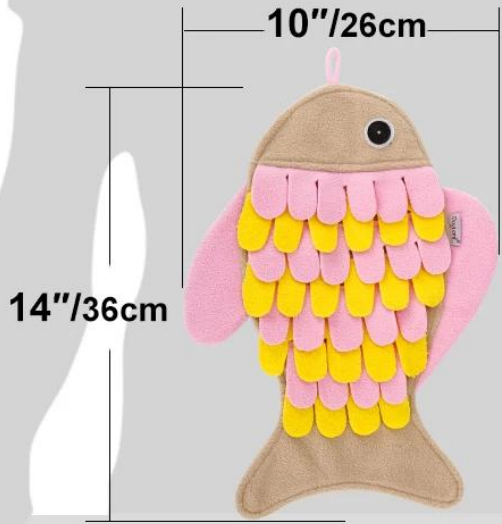

This cute fish design cat mat can help your cats to eat slowly and reduce stress

2. Made of eco friendly Non toxic soft fleece

3. with rustling paper on sides to increase fun of play for this mat

4. Machine washable

5.anti slip bottom

— DogLemi —

Cat Fish Snuffle Mat

🐾 IQ Training Snuffling

🐾 Rustling Sound

🐾 Play Mat

10''/26cm

14''/36cm