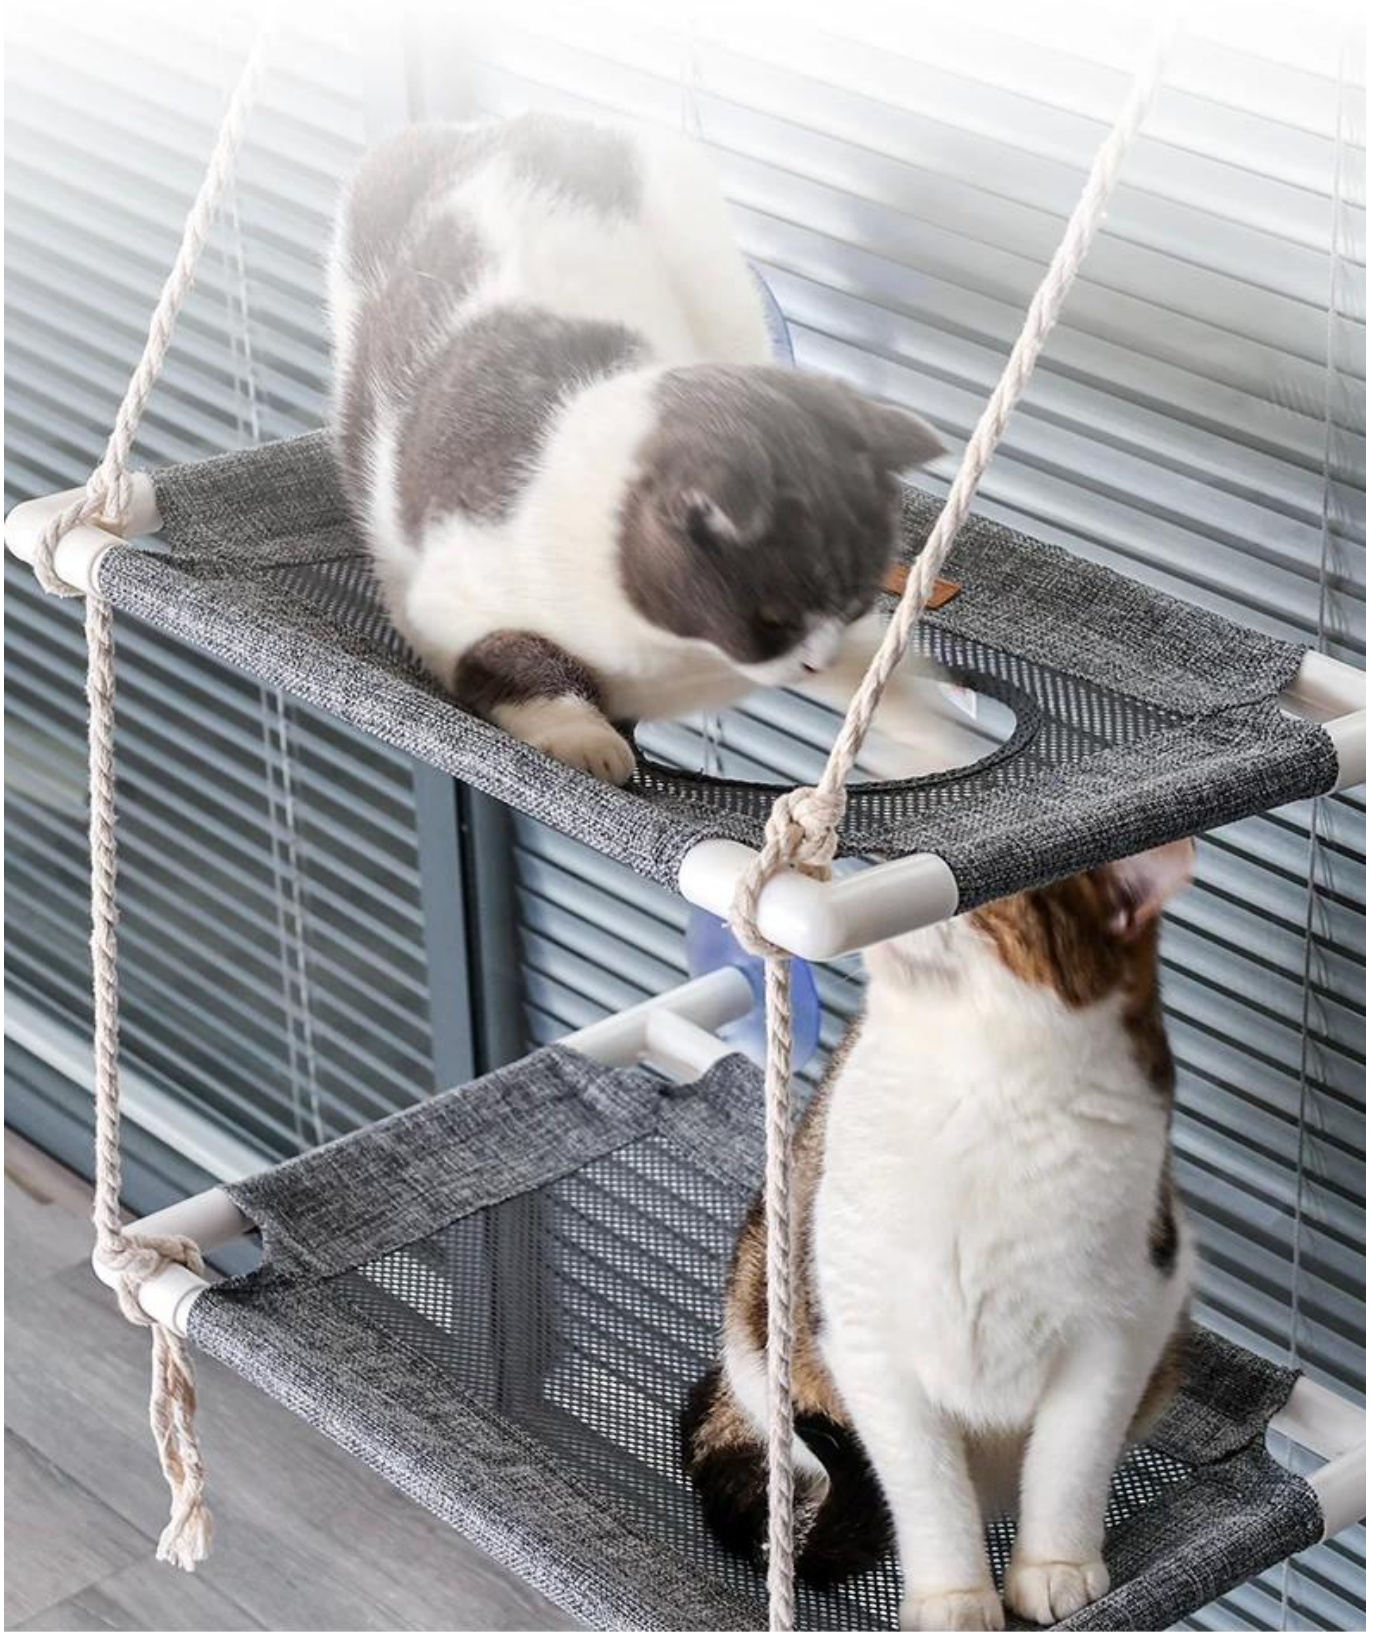

Window Cat Hammock

Product features / characteristics:

1. Max. weight for cat on one level hammock: 7kg
Max. weight for cat on 2 levels hammock : 14kg
2. Breathable : nature linen fabric , can be removed for washing ;
3. Foldable : all parts can be removable for folding to save space while not using ;
4. Durable : nature cotton ropes , durable and strong , easy to adjust size to fit your window or smooth wall with simple knots ;
5. Multi Functional : Cotton ropes tassel can be nature cat teaser toy to let your cats having fun;
6. Strong Suction cups : with 8.5cm suction cups , can easy fix on the window or smooth wall

Window Cat Hammock Bed

Breathable | Foldable | Stable

Hole on the 2nd level

Product information

Brand: DogLemi

Name: Window Cat Hammock Bed

Item NO: PC50025

Size: 12"*17.6"

Material: Linen fabric+Cotton rope+PVC

Color: BEIGE,GREY

Colors

GREY(double-deck)

BEIGE(double-deck)

BEIGE

GREY

Details display

Nature linen fabric

Breathable mesh

8.5CM large sucker

Cotton rope

Known-down plastic frame

Please tie the rope before use

CatLemi | Model show